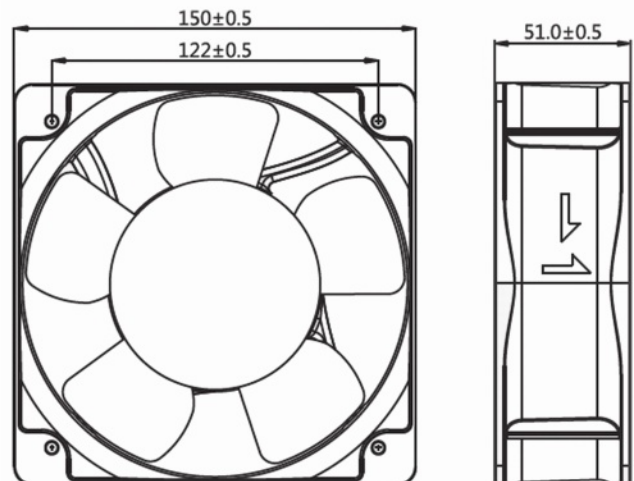

## □ 150x150x50mm

## Series

Impeller : 5 blades ,made of plastic PBT UL94 V-0

扇 叶: 5叶,PBT塑料制,阻燃等级UL94 V-0

Frame : Made of Aluminum die-casting ADC-12

扇 框: 压铸铝 ADC-12

Motor : 8 Poles brushless DC motor

電 機: 8极无刷直流

Model (型号)	Bearing System (轴承)	Rated Voltage (电压) [VAC]	Voltage Range (电压范围) [VAC]	Freq. (频率) [Hz]	Input Power (功率) [W]	Speed (转速) [RPM]	Maximum Air Flow (风量) [CFM]	Maximum Air Flow (风量) [m³/min]	Max. Static Pressure (静压) [InH2O]	Max. Static Pressure (静压) [Pa]	Niose Level (噪音) [dB-A]	Mass (质量) [g]
M15050LE1	Ball	110	80~130	50/60	5	2000	150	4.25	0.27	67.2	42.5	690
M15050LE2	Ball	220	100~240	50/60	5	2000	150	4.25	0.27	67.2	42.5	690
M15050ME1	Ball	110	80~130	50/60	15	3000	277.5	6.44	0.60	149.4	55	696
M15050ME2	Ball	220	100~240	50/60	15	3000	277.5	6.44	0.60	149.4	55	696
M15050HE1	Ball	110	80~130	50/60	33	4000	320.1	9.065	0.913	227.3	63	700
M15050HE2	Ball	220	100~240	50/60	30	4000	320.1	9.065	0.913	227.3	63	700
M15050VE1	Ball	110	80~130	50/60	64	5000	381.1	10.80	1.327	330.4	69	700
M15050VE2	Ball	220	100~240	50/60	55	5000	381.1	10.80	1.327	330.4	69	700

### Dimensions Drawing

Above specification is only for reference and subject to change without notice.

以上数据仅供参考, 如有变更恕不另行通知。

MUTUAL MOTOR

EC 軸流風扇

www.mutualmotor.com