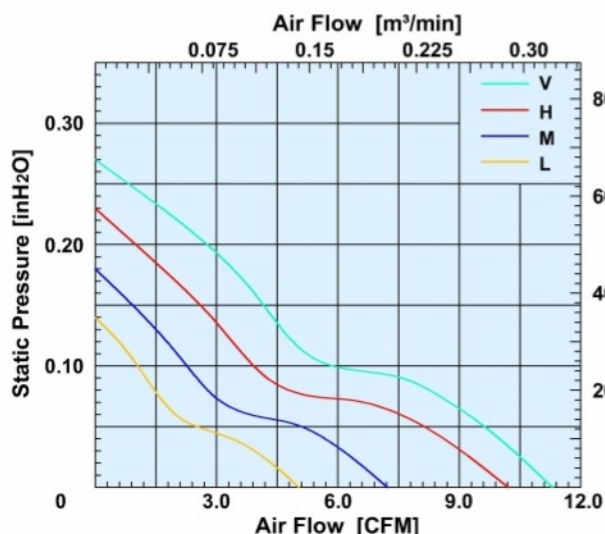

Impeller : 7 blades ,made of plastic PBT UL94 V-0

扇 叶: 7叶,PBT塑料制, 阻燃等级UL94 V-0

Frame : Made of plastic PBT UL94 V-0

扇 框: PBT塑料制, 阻燃等级UL94 V-0

Motor : 4 Poles brushless DC motor

電 機: 4极无刷直流

Model (型号)	Bearing System (轴承)	Rated Voltage (电压) [V]	Voltage Range (电压范围) [V]	Current (电流) [A]	Speed (转速) [RPM]	Maximum Air Flow (风量) [CFM]	Maximum Air Flow (风量) [m³/min]	Max. Static Pressure (静压) [InH ₂ O]	Max. Static Pressure (静压) [Pa]	Niose Level (噪音) [dB-A]	Mass (质量) [g]
M4010LD0	B/S	5	3.6~6.8	0.12	5500	5.07	0.14	0.14	34.9	24.5	14
M4010LD1	B/S	12	6.0~13.5	0.08	5500	5.07	0.14	0.14	34.9	24.5	14
M4010MD0	B/S	5	3.6~6.8	0.20	6500	7.24	0.20	0.18	44.8	28.6	14
M4010MD1	B/S	12	6.0~13.5	0.12	6500	7.24	0.20	0.18	44.8	28.6	14
M4010HD1	B/S	12	6.0~13.5	0.15	7500	10.22	0.29	0.23	57.3	30.5	14.5
M4010HD2	B/S	24	18.0~26.5	0.06	7500	10.22	0.29	0.23	57.3	30.5	14.5
M4010VD1	B/S	12	6.0~13.5	0.19	8000	11.30	0.32	0.27	67.2	33.4	14.5
M4010VD2	B/S	24	18.0~26.5	0.08	8000	11.30	0.32	0.27	67.2	33.4	14.5

MUTUAL MOTOR

直
流
軸
流
風
扇

Air Flow & Static Pressure Curve

Dimensions Drawing

Above specification is only for reference and subject to change without notice.

以上数据仅供参考, 如有变更恕不另行通知。

www.mutualmotor.com