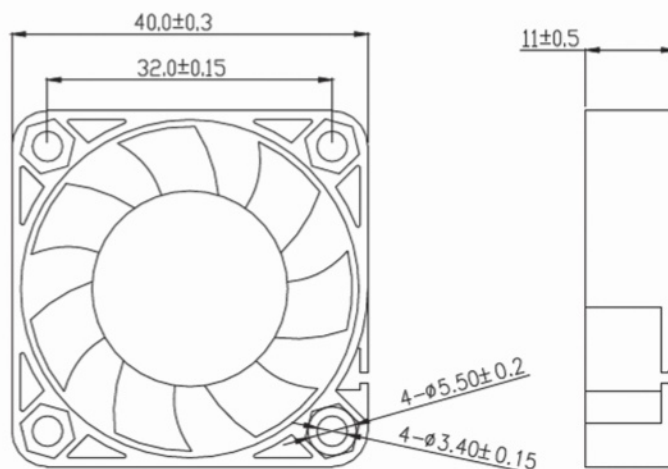

AUTO
RESTAR

PWM

FG

RD
SIGNAL H

RD
SIGNAL L

DC AXIAL FAN

□ 40 x 40 x 10 mm

M4010
Series

Impeller : 7 blades ,made of plastic PBT UL94 V-0

扇 叶: 7叶,PBT塑料制, 阻燃等级UL94 V-0

Frame : Made of plastic PBT UL94 V-0

扇 框: PBT塑料制, 阻燃等级UL94 V-0

Motor : 4 Poles brushless DC motor

電 機: 4极无刷直流

Model (型号)	Bearing System (轴承)	Rated Voltage (电压) [V]	Voltage Range (电压范围) [V]	Current (电流) [A]	Speed (转速) [RPM]	Maximum Air Flow (风量) [CFM]	Maximum Air Flow (风量) [m³/min]	Max. Static Pressure (静压) [InH ₂ O]	Max. Static Pressure (静压) [Pa]	Niose Level (噪音) [dB-A]	Mass (质量) [g]
M4010LD0	B/S	5	3.6~6.8	0.12	5500	5.07	0.14	0.14	34.9	24.5	14
M4010LD1	B/S	12	6.0~13.5	0.08	5500	5.07	0.14	0.14	34.9	24.5	14
M4010MD0	B/S	5	3.6~6.8	0.20	6500	7.24	0.20	0.18	44.8	28.6	14
M4010MD1	B/S	12	6.0~13.5	0.12	6500	7.24	0.20	0.18	44.8	28.6	14
M4010HD1	B/S	12	6.0~13.5	0.15	7500	10.22	0.29	0.23	57.3	30.5	14.5
M4010HD2	B/S	24	18.0~26.5	0.06	7500	10.22	0.29	0.23	57.3	30.5	14.5
M4010VD1	B/S	12	6.0~13.5	0.19	8000	11.30	0.32	0.27	67.2	33.4	14.5
M4010VD2	B/S	24	18.0~26.5	0.08	8000	11.30	0.32	0.27	67.2	33.4	14.5

MUTUAL MOTOR

直
流
軸
流
風
扇

Air Flow & Static Pressure Curve

Dimensions Drawing

Above specification is only for reference and subject to change without notice.

以上数据仅供参考, 如有变更恕不另行通知。

www.mutualmotor.com