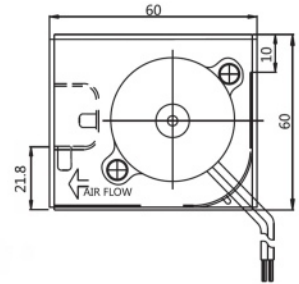

DC CROSS FLOW FAN

234x60x60mm

M4019
Series

另有长度不同可选产品：134x60x60mm---M4009HD1/D2、196x60x60mm---M4015HD1/D2、
356x60x60mm---M4029HD1/D2、416x60x60mm---M4035HD1/D2

Model (型号)	Bearing System (轴承)	Rated Voltage (电压) [V]	Voltage Range (电压范围) [V]	Current (电流) [A]	Speed (转速) [RPM]	Maximum Air Flow (风量) [CFM]	Maximum Air Flow (风量) [m³/min]	Max. Static Pressure (静压) [InH ₂ O]	Max. Static Pressure (静压) [Pa]	Niose Level (噪音) [dB-A]	Mass (质量) [g]
M4019HD1	Ball	12	6.0~13.5	0.29	2500	53	1.5	0.106	26	36	300
M4019HD2	Ball	24	18.0~26.5	0.14	2500	53	1.5	0.106	26	36	300

DC CROSS FLOW FAN

360x70x70mm

M5029
Series

另有长度不同可选产品：134x70x70mm---M5009HD1/D2、240x70x70mm---M5019HD1/D2、
416x70x70mm---M3035HD1/D2

Model (型号)	Bearing System (轴承)	Rated Voltage (电压) [V]	Voltage Range (电压范围) [V]	Current (电流) [A]	Speed (转速) [RPM]	Maximum Air Flow (风量) [CFM]	Maximum Air Flow (风量) [m³/min]	Max. Static Pressure (静压) [InH ₂ O]	Max. Static Pressure (静压) [Pa]	Niose Level (噪音) [dB-A]	Mass (质量) [g]
M5029HD1	Ball	12	6.0~13.5	0.63	2400	136	3.85	0.17	43	45	700
M5029HD2	Ball	24	18.0~26.5	0.38	2400	136	3.85	0.17	43	45	700