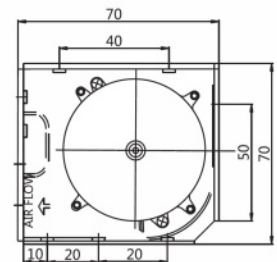

DC CROSS FLOW FAN

234x60x60mm

M4019
Series

另有长度不同可选产品：134x60x60mm---M4009HD1/D2、196x60x60mm---M4015HD1/D2、
356x60x60mm---M4029HD1/D2、416x60x60mm---M4035HD1/D2

Model (型号)	Bearing System (轴承)	Rated Voltage (电压) [V]	Voltage Range (电压范围) [V]	Current (电流) [A]	Speed (转速) [RPM]	Maximum Air Flow (风量) [CFM]	Maximum Air Flow (风量) [m³/min]	Max. Static Pressure (静压) [InH ₂ O]	Max. Static Pressure (静压) [Pa]	Niose Level (噪音) [dB-A]	Mass (质量) [g]
M4019HD1	Ball	12	6.0~13.5	0.29	2500	53	1.5	0.106	26	36	300
M4019HD2	Ball	24	18.0~26.5	0.14	2500	53	1.5	0.106	26	36	300

DC CROSS FLOW FAN

360x70x70mm

M5029
Series

另有长度不同可选产品：134x70x70mm---M5009HD1/D2、240x70x70mm---M5019HD1/D2、
416x70x70mm---M3035HD1/D2

Model (型号)	Bearing System (轴承)	Rated Voltage (电压) [V]	Voltage Range (电压范围) [V]	Current (电流) [A]	Speed (转速) [RPM]	Maximum Air Flow (风量) [CFM]	Maximum Air Flow (风量) [m³/min]	Max. Static Pressure (静压) [InH ₂ O]	Max. Static Pressure (静压) [Pa]	Niose Level (噪音) [dB-A]	Mass (质量) [g]
M5029HD1	Ball	12	6.0~13.5	0.63	2400	136	3.85	0.17	43	45	700
M5029HD2	Ball	24	18.0~26.5	0.38	2400	136	3.85	0.17	43	45	700