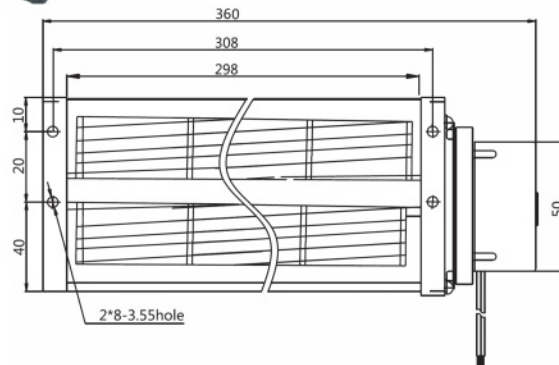

DC CROSS FLOW FAN

234x60x60mm

M4019
Series

另有长度不同可选产品：134x60x60mm---M4009HD1/D2、196x60x60mm---M4015HD1/D2、
356x60x60mm---M4029HD1/D2、416x60x60mm---M4035HD1/D2

Model (型号)	Bearing System (轴承)	Rated Voltage (电压) [V]	Voltage Range (电压范围) [V]	Current (电流) [A]	Speed (转速) [RPM]	Maximum Air Flow (风量) [CFM]	Maximum Air Flow (风量) [m³/min]	Max. Static Pressure (静压) [InH ₂ O]	Max. Static Pressure (静压) [Pa]	Niose Level (噪音) [dB-A]	Mass (质量) [g]
M4019HD1	Ball	12	6.0~13.5	0.29	2500	53	1.5	0.106	26	36	300
M4019HD2	Ball	24	18.0~26.5	0.14	2500	53	1.5	0.106	26	36	300

DC CROSS FLOW FAN

360x70x70mm

M5029
Series

另有长度不同可选产品：134x70x70mm---M5009HD1/D2、240x70x70mm---M5019HD1/D2、
416x70x70mm---M3035HD1/D2

Model (型号)	Bearing System (轴承)	Rated Voltage (电压) [V]	Voltage Range (电压范围) [V]	Current (电流) [A]	Speed (转速) [RPM]	Maximum Air Flow (风量) [CFM]	Maximum Air Flow (风量) [m³/min]	Max. Static Pressure (静压) [InH ₂ O]	Max. Static Pressure (静压) [Pa]	Niose Level (噪音) [dB-A]	Mass (质量) [g]
M5029HD1	Ball	12	6.0~13.5	0.63	2400	136	3.85	0.17	43	45	700
M5029HD2	Ball	24	18.0~26.5	0.38	2400	136	3.85	0.17	43	45	700