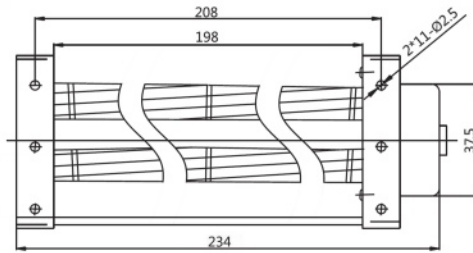

DC CROSS FLOW FAN

234x60x60mm

M4019
Series

另有长度不同可选产品：134x60x60mm---M4009HD1/D2、196x60x60mm---M4015HD1/D2、
356x60x60mm---M4029HD1/D2、416x60x60mm---M4035HD1/D2

Model (型号)	Bearing System (轴承)	Rated Voltage (电压) [V]	Voltage Range (电压范围) [V]	Current (电流) [A]	Speed (转速) [RPM]	Maximum Air Flow (风量) [CFM]	Maximum Air Flow (风量) [m³/min]	Max. Static Pressure (静压) [InH ₂ O]	Max. Static Pressure (静压) [Pa]	Niose Level (噪音) [dB-A]	Mass (质量) [g]
M4019HD1	Ball	12	6.0~13.5	0.29	2500	53	1.5	0.106	26	36	300
M4019HD2	Ball	24	18.0~26.5	0.14	2500	53	1.5	0.106	26	36	300

DC CROSS FLOW FAN

360x70x70mm

M5029
Series

另有长度不同可选产品：134x70x70mm---M5009HD1/D2、240x70x70mm---M5019HD1/D2、
416x70x70mm---M3035HD1/D2

Model (型号)	Bearing System (轴承)	Rated Voltage (电压) [V]	Voltage Range (电压范围) [V]	Current (电流) [A]	Speed (转速) [RPM]	Maximum Air Flow (风量) [CFM]	Maximum Air Flow (风量) [m³/min]	Max. Static Pressure (静压) [InH ₂ O]	Max. Static Pressure (静压) [Pa]	Niose Level (噪音) [dB-A]	Mass (质量) [g]
M5029HD1	Ball	12	6.0~13.5	0.63	2400	136	3.85	0.17	43	45	700
M5029HD2	Ball	24	18.0~26.5	0.38	2400	136	3.85	0.17	43	45	700