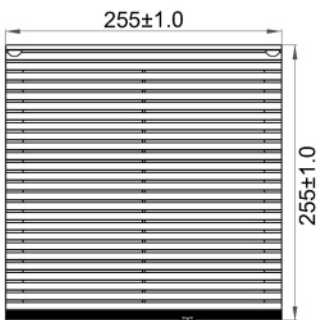

Fan Filter
風扇過濾器
M9804

Fan & Filter
風扇及過濾器
M9804.230

Outlet Filter
出口過濾器
M9804.300

Mounting profile
安裝剖面
M9804

特性 Performance	型号 Model	M9804.115	M9804.230	M9804.024	M9804.048
Axial Cooling Fan 散热风扇		M145GDA1H	M145GDA2H	M17251HD2	M17251HD4
Rated Voltage 额定电压		AC115V 60Hz	AC230V 50Hz	DC24V	DC48V
Rated Current 额定电流		1.10A	0.50A	0.56A	0.32A
Input Power 额定功率		120W	100W	13.4W	15.4W
Air Flow 风量			230/265m ³ /h		
Max. Static Pressure 最大静压			115Pa		
Noise Level 噪音			53/55dB-A		
Temp. Range 温度范围			-10°C~+55°C		
Filtration efficiency 过滤效率			73%		
Filter Mat 过滤垫			150g/m ²		
Filter Mat Grade 过滤垫等级 (DIN EN779)			G2		
IP Code IP 等级			IP54		
Colour 颜色		<input type="checkbox"/> RAL 7032	<input type="checkbox"/> RAL 7035	<input type="checkbox"/> Other	