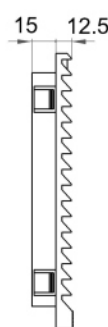

MUTUAL MOTOR

風扇過濾器

www.mutualmotor.com

Fan Filter
風扇過濾器
M9803

Fan & Filter
風扇及過濾器
M9803.230

Outlet Filter
出口過濾器
M9803.300

Mounting profile
安裝剖面
M9803

特性 Performance	型号 Model	M9803.115	M9803.230	M9803.012	M9803.024
Axial Cooling Fan 散热风扇		M115BA1H	M115BA2H	M12038HD1	M12038HD2
Rated Voltage 额定电压		AC115V 60Hz	AC230V 50Hz	DC12V	DC24V
Rated Current 额定电流		0.26A	0.14A	0.92A	0.46A
Input Power 额定功率		19W	21W	11.5W	11.5W
Air Flow 风量			105/120m ³ /h		
Max. Static Pressure 最大静压			86Pa		
Noise Level 噪音			45/50dB-A		
Temp. Range 温度范围			-10°C~+55°C		
Filtration efficiency 过滤效率			73%		
Filter Mat 过滤垫			150g/m ²		
Filter Mat Grade 过滤垫等级 (DIN EN1779)			G2		
IP Code IP 等级			IP54		
Colour 颜色		<input type="checkbox"/> RAL 7032	<input type="checkbox"/> RAL 7035	<input type="checkbox"/> Other	

Mounting Method
安裝方法