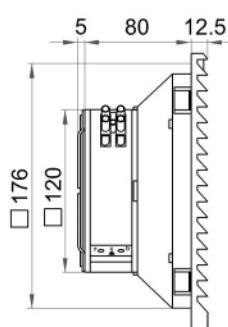

MUTUAL MOTOR

風扇過濾器

www.mutualmotor.com

Fan Filter
風扇過濾器
M9803

Fan & Filter
風扇及過濾器
M9803.230

Outlet Filter
出口過濾器
M9803.300

Mounting profile
安裝剖面
M9803

特性 Performance	型号 Model	M9803.115	M9803.230	M9803.012	M9803.024
Axial Cooling Fan 散热风扇		M115BA1H	M115BA2H	M12038HD1	M12038HD2
Rated Voltage 额定电压		AC115V 60Hz	AC230V 50Hz	DC12V	DC24V
Rated Current 额定电流		0.26A	0.14A	0.92A	0.46A
Input Power 额定功率		19W	21W	11.5W	11.5W
Air Flow 风量			105/120m ³ /h		
Max. Static Pressure 最大静压			86Pa		
Noise Level 噪音			45/50dB-A		
Temp. Range 温度范围			-10°C~+55°C		
Filtration efficiency 过滤效率			73%		
Filter Mat 过滤垫			150g/m ²		
Filter Mat Grade 过滤垫等级 (DIN EN1779)			G2		
IP Code IP 等级			IP54		
Colour 颜色		<input type="checkbox"/> RAL 7032	<input type="checkbox"/> RAL 7035	<input type="checkbox"/> Other	

Mounting Method
安裝方法