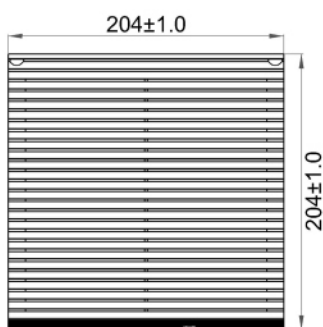

MUTUAL MOTOR

風扇過濾器

www.mutualmotor.com

Fan Filter
風扇過濾器
M9803

Fan & Filter
風扇及過濾器
M9803.230

Outlet Filter
出口過濾器
M9803.300

Mounting profile
安裝剖面
M9803

特性 Performance	型号 Model	M9803.115	M9803.230	M9803.012	M9803.024
Axial Cooling Fan 散热风扇		M115BA1H	M115BA2H	M12038HD1	M12038HD2
Rated Voltage 额定电压		AC115V 60Hz	AC230V 50Hz	DC12V	DC24V
Rated Current 额定电流		0.26A	0.14A	0.92A	0.46A
Input Power 额定功率		19W	21W	11.5W	11.5W
Air Flow 风量			105/120m ³ /h		
Max. Static Pressure 最大静压			86Pa		
Noise Level 噪音			45/50dB-A		
Temp. Range 温度范围			-10°C~+55°C		
Filtration efficiency 过滤效率			73%		
Filter Mat 过滤垫			150g/m ²		
Filter Mat Grade 过滤垫等级 (DIN EN1779)			G2		
IP Code IP 等级			IP54		
Colour 颜色		<input type="checkbox"/> RAL 7032	<input type="checkbox"/> RAL 7035	<input type="checkbox"/> Other	