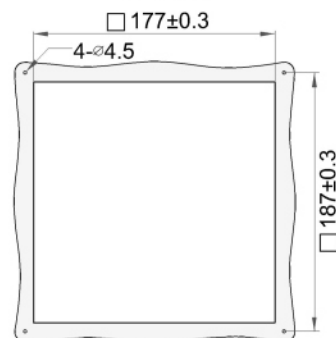

MUTUAL MOTOR

風扇過濾器

www.mutualmotor.com

Fan Filter
風扇過濾器
M9803

Fan & Filter
風扇及過濾器
M9803.230

Outlet Filter
出口過濾器
M9803.300

Mounting profile
安裝剖面
M9803

特性 Performance	型号 Model	M9803.115	M9803.230	M9803.012	M9803.024
Axial Cooling Fan 散热风扇		M115BA1H	M115BA2H	M12038HD1	M12038HD2
Rated Voltage 额定电压		AC115V 60Hz	AC230V 50Hz	DC12V	DC24V
Rated Current 额定电流		0.26A	0.14A	0.92A	0.46A
Input Power 额定功率		19W	21W	11.5W	11.5W
Air Flow 风量			105/120m ³ /h		
Max. Static Pressure 最大静压			86Pa		
Noise Level 噪音			45/50dB-A		
Temp. Range 温度范围			-10°C~+55°C		
Filtration efficiency 过滤效率			73%		
Filter Mat 过滤垫			150g/m ²		
Filter Mat Grade 过滤垫等级 (DIN EN1779)			G2		
IP Code IP 等级			IP54		
Colour 颜色		<input type="checkbox"/> RAL 7032	<input type="checkbox"/> RAL 7035	<input type="checkbox"/> Other	

Mounting Method
安裝方法