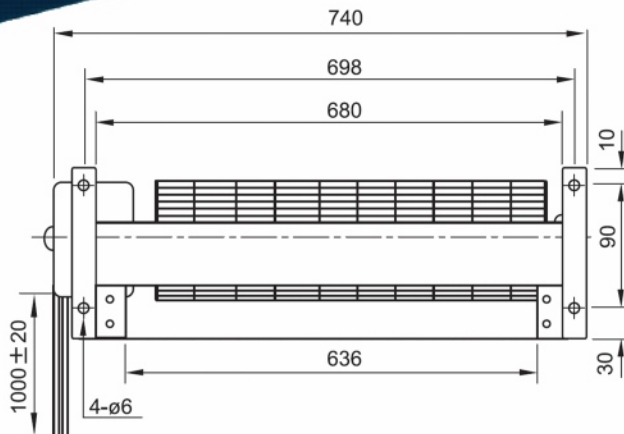

AC CROSS FLOW FAN

570x150x130mm

M9446
Series

Model (型号)	Bearing System (轴承)	Rated Voltage (电压) [V]	Freq. (频率) [Hz]	Current (电流) [A]	Input power (功率) [W]	Speed (转速) [RPM]	Maximum Air Flow (风量) [CFM]	Maximum Air Flow (风量) [m ³ /min]	Max. Static Pressure (静压) [InchH ₂ O]	Max. Static Pressure (静压) [Pa]	Niose Level (噪音) [dB-A]	Mass (质量) [g]
M9446HA1	Ball	115	50/60	0.40/0.42	43/50	1350/1550	300/54	8.5/10	0.14/0.20	35/50	48/53	3600
M9446HA2	Ball	230	50/60	0.20/0.23	43/50	1350/1550	300/54	8.5/10	0.14/0.20	35/50	48/53	3600

AC CROSS FLOW FAN

740x150x130mm

M9060
Series

Model (型号)	Bearing System (轴承)	Rated Voltage (电压) [V]	Freq. (频率) [Hz]	Current (电流) [A]	Input power (功率) [W]	Speed (转速) [RPM]	Maximum Air Flow (风量) [CFM]	Maximum Air Flow (风量) [m ³ /min]	Max. Static Pressure (静压) [InchH ₂ O]	Max. Static Pressure (静压) [Pa]	Niose Level (噪音) [dB-A]	Mass (质量) [g]
M9060HA1	Ball	115	50/60	1.0/1.25	130/160	2150/2100	550/530	15.5/15.0	0.35/0.43	90/110	55/54	6000
M9060HA2	Ball	230	50/60	0.55/0.70	130/160	2150/2100	550/530	15.5/15.0	0.35/0.43	90/110	55/54	6000