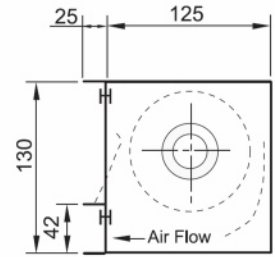

AC CROSS FLOW FAN

570x150x130mm

M9446
Series

Model (型号)	Bearing System (轴承)	Rated Voltage (电压) [V]	Freq. (频率) [Hz]	Current (电流) [A]	Input power (功率) [W]	Speed (转速) [RPM]	Maximum Air Flow (风量) [CFM]	Maximum Air Flow (风量) [m ³ /min]	Max. Static Pressure (静压) [InchH ₂ O]	Max. Static Pressure (静压) [Pa]	Niose Level (噪音) [dB-A]	Mass (质量) [g]
M9446HA1	Ball	115	50/60	0.40/0.42	43/50	1350/1550	300/54	8.5/10	0.14/0.20	35/50	48/53	3600
M9446HA2	Ball	230	50/60	0.20/0.23	43/50	1350/1550	300/54	8.5/10	0.14/0.20	35/50	48/53	3600

AC CROSS FLOW FAN

740x150x130mm

M9060
Series

Model (型号)	Bearing System (轴承)	Rated Voltage (电压) [V]	Freq. (频率) [Hz]	Current (电流) [A]	Input power (功率) [W]	Speed (转速) [RPM]	Maximum Air Flow (风量) [CFM]	Maximum Air Flow (风量) [m ³ /min]	Max. Static Pressure (静压) [InchH ₂ O]	Max. Static Pressure (静压) [Pa]	Niose Level (噪音) [dB-A]	Mass (质量) [g]
M9060HA1	Ball	115	50/60	1.0/1.25	130/160	2150/2100	550/530	15.5/15.0	0.35/0.43	90/110	55/54	6000
M9060HA2	Ball	230	50/60	0.55/0.70	130/160	2150/2100	550/530	15.5/15.0	0.35/0.43	90/110	55/54	6000