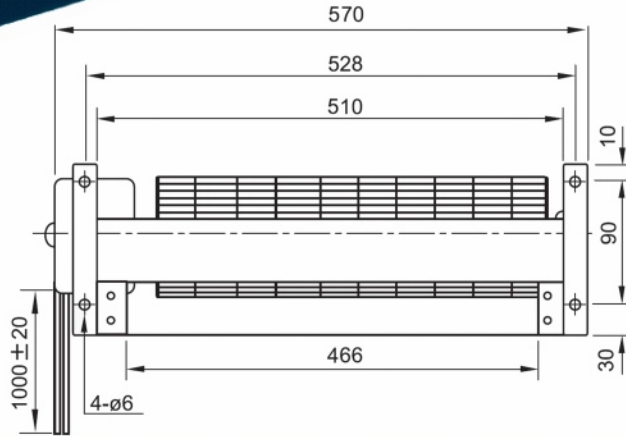

AC CROSS FLOW FAN

570x150x130mm

M9446
Series

Model (型号)	Bearing System (轴承)	Rated Voltage (电压) [V]	Freq. (频率) [Hz]	Current (电流) [A]	Input power (功率) [W]	Speed (转速) [RPM]	Maximum Air Flow (风量) [CFM]	Maximum Air Flow (风量) [m ³ /min]	Max. Static Pressure (静压) [InchH ₂ O]	Max. Static Pressure (静压) [Pa]	Niose Level (噪音) [dB-A]	Mass (质量) [g]
M9446HA1	Ball	115	50/60	0.40/0.42	43/50	1350/1550	300/54	8.5/10	0.14/0.20	35/50	48/53	3600
M9446HA2	Ball	230	50/60	0.20/0.23	43/50	1350/1550	300/54	8.5/10	0.14/0.20	35/50	48/53	3600

AC CROSS FLOW FAN

740x150x130mm

M9060
Series

Model (型号)	Bearing System (轴承)	Rated Voltage (电压) [V]	Freq. (频率) [Hz]	Current (电流) [A]	Input power (功率) [W]	Speed (转速) [RPM]	Maximum Air Flow (风量) [CFM]	Maximum Air Flow (风量) [m ³ /min]	Max. Static Pressure (静压) [InchH ₂ O]	Max. Static Pressure (静压) [Pa]	Niose Level (噪音) [dB-A]	Mass (质量) [g]
M9060HA1	Ball	115	50/60	1.0/1.25	130/160	2150/2100	550/530	15.5/15.0	0.35/0.43	90/110	55/54	6000
M9060HA2	Ball	230	50/60	0.55/0.70	130/160	2150/2100	550/530	15.5/15.0	0.35/0.43	90/110	55/54	6000