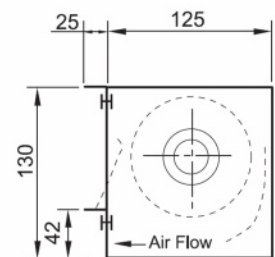

AC CROSS FLOW FAN

570x150x130mm

M9446
Series

Model (型号)	Bearing System (轴承)	Rated Voltage (电压) [V]	Freq. (频率) [Hz]	Current (电流) [A]	Input power (功率) [W]	Speed (转速) [RPM]	Maximum Air Flow (风量) [CFM]	Maximum Air Flow (风量) [m ³ /min]	Max. Static Pressure (静压) [InchH ₂ O]	Max. Static Pressure (静压) [Pa]	Niose Level (噪音) [dB-A]	Mass (质量) [g]
M9446HA1	Ball	115	50/60	0.40/0.42	43/50	1350/1550	300/54	8.5/10	0.14/0.20	35/50	48/53	3600
M9446HA2	Ball	230	50/60	0.20/0.23	43/50	1350/1550	300/54	8.5/10	0.14/0.20	35/50	48/53	3600

AC CROSS FLOW FAN

740x150x130mm

M9060
Series

Model (型号)	Bearing System (轴承)	Rated Voltage (电压) [V]	Freq. (频率) [Hz]	Current (电流) [A]	Input power (功率) [W]	Speed (转速) [RPM]	Maximum Air Flow (风量) [CFM]	Maximum Air Flow (风量) [m ³ /min]	Max. Static Pressure (静压) [InchH ₂ O]	Max. Static Pressure (静压) [Pa]	Niose Level (噪音) [dB-A]	Mass (质量) [g]
M9060HA1	Ball	115	50/60	1.0/1.25	130/160	2150/2100	550/530	15.5/15.0	0.35/0.43	90/110	55/54	6000
M9060HA2	Ball	230	50/60	0.55/0.70	130/160	2150/2100	550/530	15.5/15.0	0.35/0.43	90/110	55/54	6000