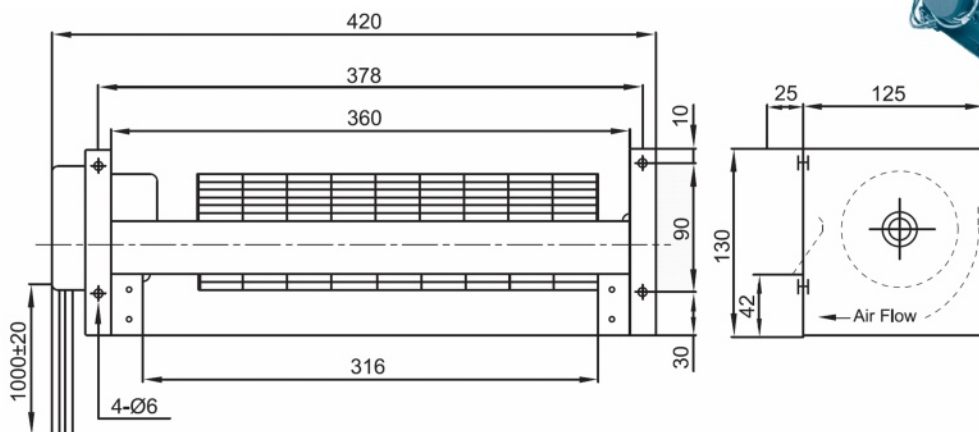

M9029 Series

AC CROSS FLOW FAN 420x150x130mm

Model (型号)	Bearing System (轴承)	Rated Voltage (电压) [V]	Freq. (频率) [Hz]	Current (电流) [A]	Input power (功率) [W]	Speed (转速) [RPM]	Maximum Air Flow (风量) [CFM]	Maximum Air Flow (风量) [m ³ /min]	Max. Static Pressure (静压) [InchH ₂ O]	Max. Static Pressure (静压) [Pa]	Noise Level (噪音) [dB-A]	Mass (质量) [g]
M9029HA1	Ball	115	50/60	0.28/0.27	33/31	1350/1560	159/177	4.5/5.0	0.09/0.13	22/33	43/46	3000
M9029HA2	Ball	230	50/60	0.14/0.13	33/31	1350/1560	159/177	4.5/5.0	0.09/0.13	22/33	43/46	3000

M9439 Series

AC CROSS FLOW FAN 510x150x130mm

Model (型号)	Bearing System (轴承)	Rated Voltage (电压) [V]	Freq. (频率) [Hz]	Current (电流) [A]	Input power (功率) [W]	Speed (转速) [RPM]	Maximum Air Flow (风量) [CFM]	Maximum Air Flow (风量) [m ³ /min]	Max. Static Pressure (静压) [InchH ₂ O]	Max. Static Pressure (静压) [Pa]	Noise Level (噪音) [dB-A]	Mass (质量) [g]
M9439HA1	Ball	115	50/60	0.40/0.41	43/50	1400/1600	265/318	7.5/9.0	0.14/0.18	35/45	48/53	3500
M9439HA2	Ball	230	50/60	0.20/0.22	43/50	1400/1600	265/318	7.5/9.0	0.14/0.18	35/45	48/53	3500