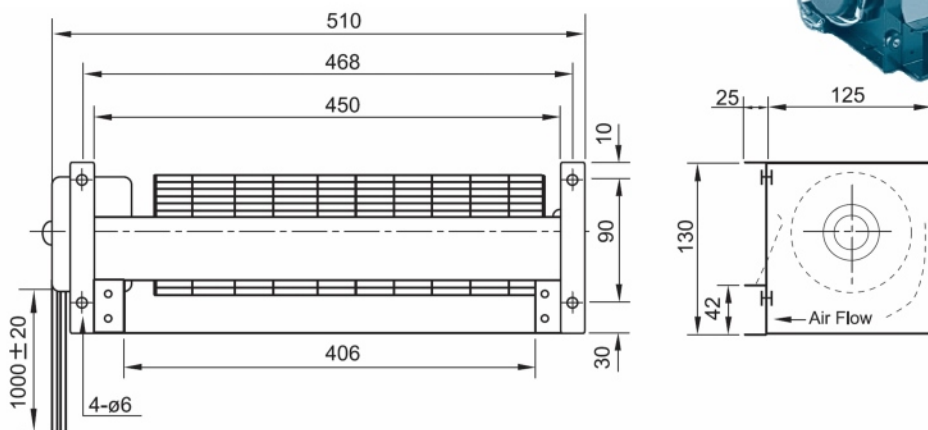

M9029 Series

AC CROSS FLOW FAN 420x150x130mm

Model (型号)	Bearing System (轴承)	Rated Voltage (电压) [V]	Freq. (频率) [Hz]	Current (电流) [A]	Input power (功率) [W]	Speed (转速) [RPM]	Maximum Air Flow (风量) [CFM]	Maximum Air Flow (风量) [m ³ /min]	Max. Static Pressure (静压) [InchH ₂ O]	Max. Static Pressure (静压) [Pa]	Noise Level (噪音) [dB-A]	Mass (质量) [g]
M9029HA1	Ball	115	50/60	0.28/0.27	33/31	1350/1560	159/177	4.5/5.0	0.09/0.13	22/33	43/46	3000
M9029HA2	Ball	230	50/60	0.14/0.13	33/31	1350/1560	159/177	4.5/5.0	0.09/0.13	22/33	43/46	3000

M9439 Series

AC CROSS FLOW FAN 510x150x130mm

Model (型号)	Bearing System (轴承)	Rated Voltage (电压) [V]	Freq. (频率) [Hz]	Current (电流) [A]	Input power (功率) [W]	Speed (转速) [RPM]	Maximum Air Flow (风量) [CFM]	Maximum Air Flow (风量) [m ³ /min]	Max. Static Pressure (静压) [InchH ₂ O]	Max. Static Pressure (静压) [Pa]	Noise Level (噪音) [dB-A]	Mass (质量) [g]
M9439HA1	Ball	115	50/60	0.40/0.41	43/50	1400/1600	265/318	7.5/9.0	0.14/0.18	35/45	48/53	3500
M9439HA2	Ball	230	50/60	0.20/0.22	43/50	1400/1600	265/318	7.5/9.0	0.14/0.18	35/45	48/53	3500