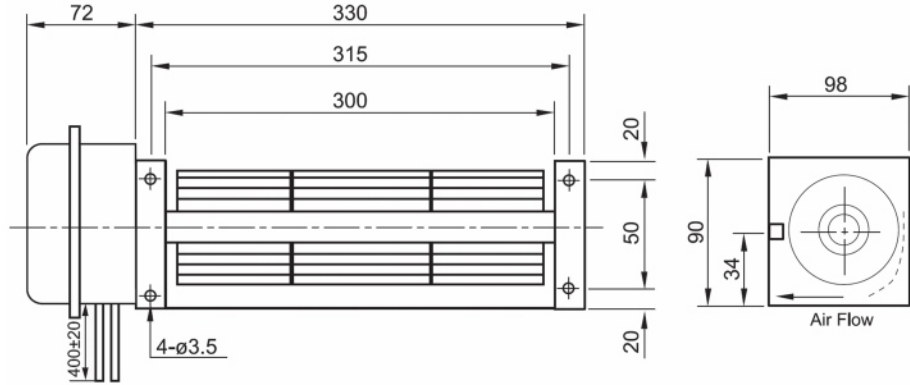

AC CROSS FLOW FAN

402x100x90mm

M6030
Series

Model (型号)	Bearing System (轴承)	Rated Voltage (电压) [V]	Freq. (频率) [Hz]	Current (电流) [A]	Input power (功率) [W]	Speed (转速) [RPM]	Maximum Air Flow (风量) [CFM]	Maximum Air Flow (风量) [m ³ /min]	Max. Static Pressure (静压) [InchH ₂ O]	Max. Static Pressure (静压) [Pa]	Niose Level (噪音) [dB-A]	Mass (质量) [g]
M6030HA1	Ball	115	50/60	0.33/0.33	35/37	2600/3000	177/195	5.0/5.5	0.20/0.30	50/75	50/53	2000
M6030HA2	Ball	230	50/60	0.17/0.17	35/37	2600/3000	177/195	5.0/5.5	0.20/0.30	50/75	50/53	2000

AC CROSS FLOW FAN

462x100x90mm

M6036
Series

Model (型号)	Bearing System (轴承)	Rated Voltage (电压) [V]	Freq. (频率) [Hz]	Current (电流) [A]	Input power (功率) [W]	Speed (转速) [RPM]	Maximum Air Flow (风量) [CFM]	Maximum Air Flow (风量) [m ³ /min]	Max. Static Pressure (静压) [InchH ₂ O]	Max. Static Pressure (静压) [Pa]	Niose Level (噪音) [dB-A]	Mass (质量) [g]
M6036HA1	Ball	115	50/60	0.33/0.33	35/37	2500/2800	195/212	5.5/6.0	0.20/0.30	50/75	50/53	2100
M6036HA2	Ball	230	50/60	0.17/0.17	35/37	2500/2800	195/212	5.5/6.0	0.20/0.30	50/75	50/53	2100