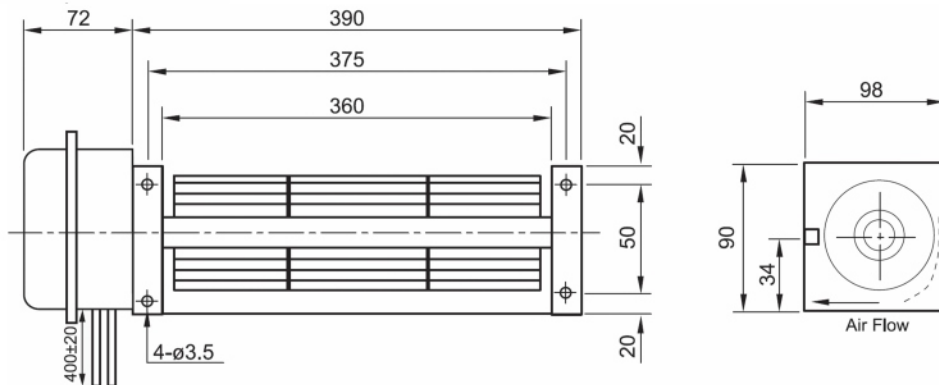

AC CROSS FLOW FAN

402x100x90mm

M6030
Series

Model (型号)	Bearing System (轴承)	Rated Voltage (电压) [V]	Freq. (频率) [Hz]	Current (电流) [A]	Input power (功率) [W]	Speed (转速) [RPM]	Maximum Air Flow (风量) [CFM]	Maximum Air Flow (风量) [m ³ /min]	Max. Static Pressure (静压) [InchH ₂ O]	Max. Static Pressure (静压) [Pa]	Niose Level (噪音) [dB-A]	Mass (质量) [g]
M6030HA1	Ball	115	50/60	0.33/0.33	35/37	2600/3000	177/195	5.0/5.5	0.20/0.30	50/75	50/53	2000
M6030HA2	Ball	230	50/60	0.17/0.17	35/37	2600/3000	177/195	5.0/5.5	0.20/0.30	50/75	50/53	2000

AC CROSS FLOW FAN

462x100x90mm

M6036
Series

Model (型号)	Bearing System (轴承)	Rated Voltage (电压) [V]	Freq. (频率) [Hz]	Current (电流) [A]	Input power (功率) [W]	Speed (转速) [RPM]	Maximum Air Flow (风量) [CFM]	Maximum Air Flow (风量) [m ³ /min]	Max. Static Pressure (静压) [InchH ₂ O]	Max. Static Pressure (静压) [Pa]	Niose Level (噪音) [dB-A]	Mass (质量) [g]
M6036HA1	Ball	115	50/60	0.33/0.33	35/37	2500/2800	195/212	5.5/6.0	0.20/0.30	50/75	50/53	2100
M6036HA2	Ball	230	50/60	0.17/0.17	35/37	2500/2800	195/212	5.5/6.0	0.20/0.30	50/75	50/53	2100