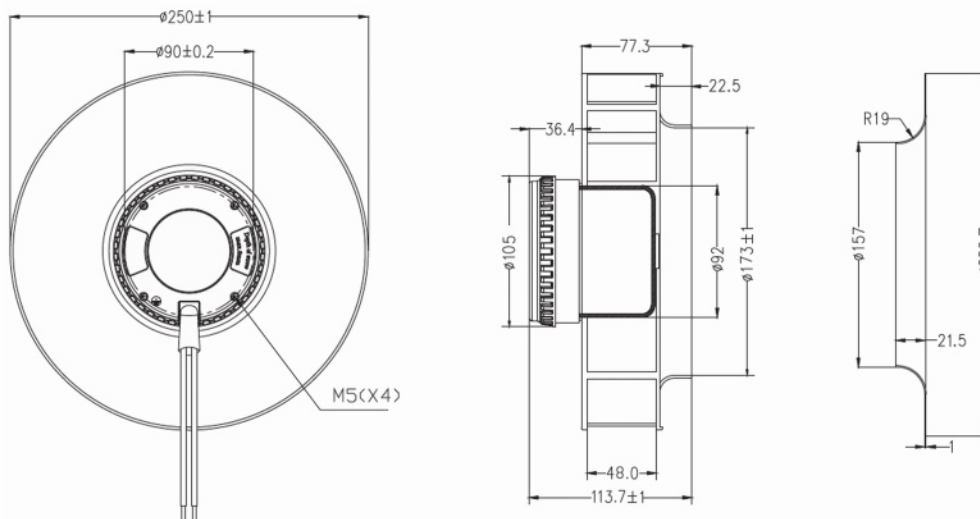

Dimensions Drawing

Above specification is only for reference and subject to change without notice.

以上数据仅供参考, 如有变更恕不另行通知。

MUTUAL MOTOR

EC

离心
風機

www.mutualmotor.com