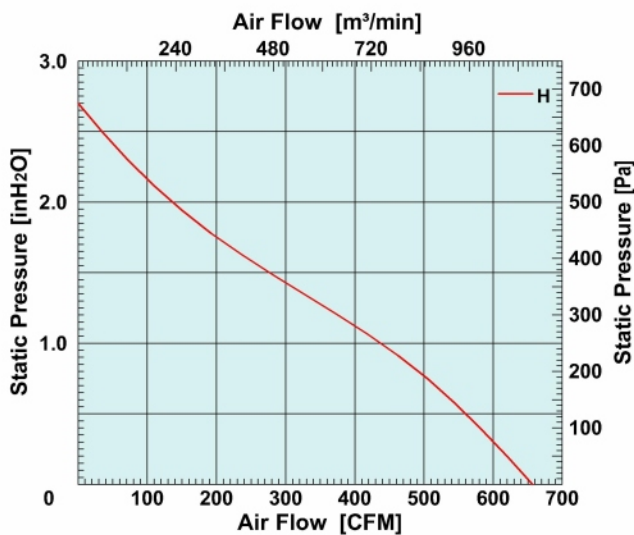

Air Flow and Static Pressure