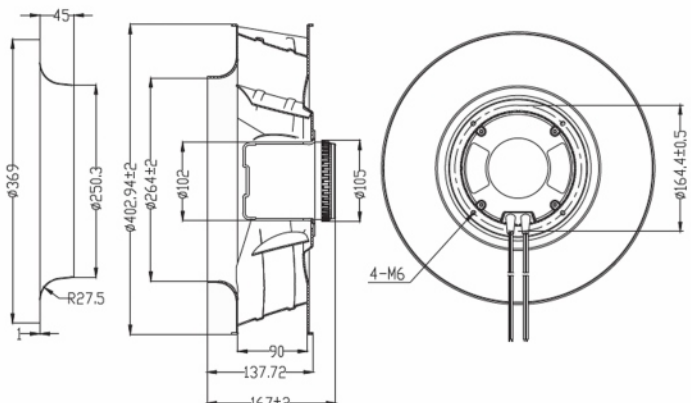

AUTO
RESTART

PWM

FG

RD
SIGNAL H

RD
SIGNAL L

DC Centrifugal Fan Ø400 x 170 mm

M400 Series

Impeller : Made of Aluminum

風 輪: 鋁合金

Frame : Made of die-cast Aluminum

外 框: 壓鑄鋁合金

Motor : 8 Poles brushless DC motor

電 機: 8極無刷直流

Model (型号)	Bearing System (轴承)	Rated Voltage (电压) [V]	Voltage Range (电压范围) [V]	Current (电流) [A]	Speed (转速) [RPM]	Maximum Air Flow (风量) [CFM]	Maximum Air Flow (风量) [m³/h]	Max. Static Pressure (静压) [InH ₂ O]	Max. Static Pressure (静压) [Pa]	Niose Level (噪音) [dB-A]	Mass (质量) [g]
M400LD4	Ball	48	36.0~54.0	5.6	1220	1372.7	2333.6	2.16	538.1	61.4	4500
M400MD4	Ball	48	36.0~54.0	6.9	1370	1541.5	2620.6	2.725	678.6	63.9	4500
M400HD4	Ball	48	36.0~54.0	8.5	1500	1687.8	2869.3	3.267	813.4	74	4500

MUTUAL MOTOR

直流离心風機

www.mutualmotor.com

Air Flow and Static Pressure

Dimensions Drawing

Above specification is only for reference and subject to change without notice.

以上数据仅供参考，如有变更恕不另行通知。