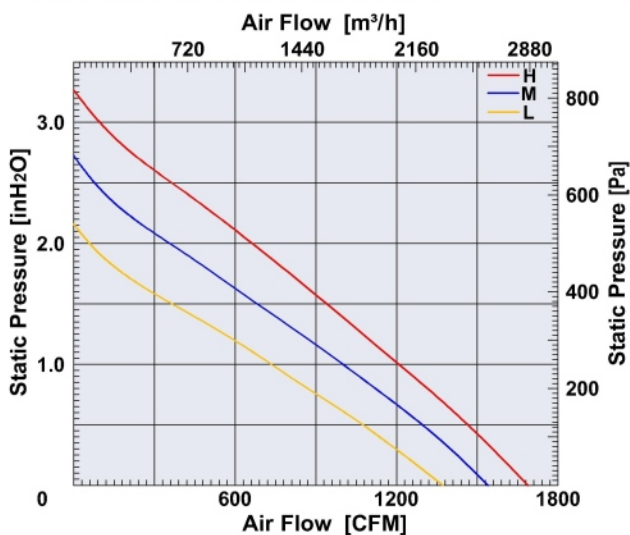

Air Flow and Static Pressure