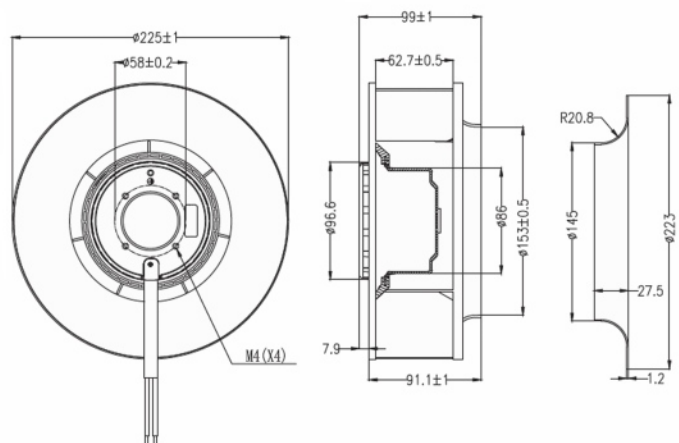

AUTO
RESTART

PWM

FG

RD
SIGNAL H

RD
SIGNAL L

DC Centrifugal Fan Ø225 x 100 mm

M225 Series

Impeller : Made of plastic ABS UL94 V-0

風 輪: ABS塑料制, 阻燃等级UL94 V-0

Frame : Made of die-cast Aluminum

外 框: 压铸铝合金

Motor : 8 Poles brushless DC motor

電 機: 8极无刷直流

Model (型号)	Bearing System (轴承)	Rated Voltage (电压) [V]	Voltage Range (电压范围) [V]	Current (电流) [A]	Speed (转速) [RPM]	Maximum Air Flow (风量) [CFM]	Maximum Air Flow (风量) [m³/h]	Max. Static Pressure (静压) [InH ₂ O]	Max. Static Pressure (静压) [Pa]	Niose Level (噪音) [dB-A]	Mass (质量) [g]
M225LD2	Ball	24	18.0~26.5	4.2	1500	384.2	653	1.08	269.7	60.5	1500
M225MD2	Ball	24	18.0~26.5	5.5	2000	512.3	871	1.93	479.4	66.7	1500
M225HD2	Ball	24	18.0~26.5	7.3	2500	640.4	1088.7	3.01	750	71.8	1500
M225LD4	Ball	48	36.0~54.0	2.0	1500	384.2	653	1.08	269.7	60.5	1500
M225MD4	Ball	48	36.0~54.0	2.8	2000	512.3	871	1.93	479.4	66.7	1500
M225HD4	Ball	48	36.0~54.0	3.5	2500	640.4	1088.7	3.01	750	71.8	1500

MUTUAL MOTOR

直流离心风机

www.mutualmotor.com

Air Flow and Static Pressure

Dimensions Drawing

Above specification is only for reference and subject to change without notice.

以上数据仅供参考, 如有变更恕不另行通知。