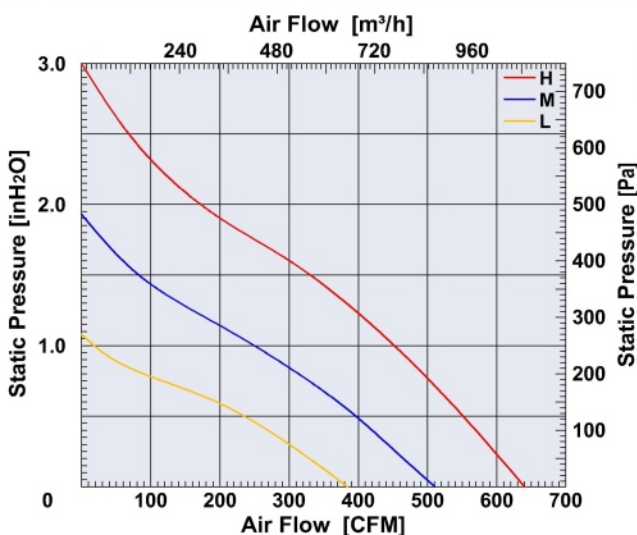

Air Flow and Static Pressure