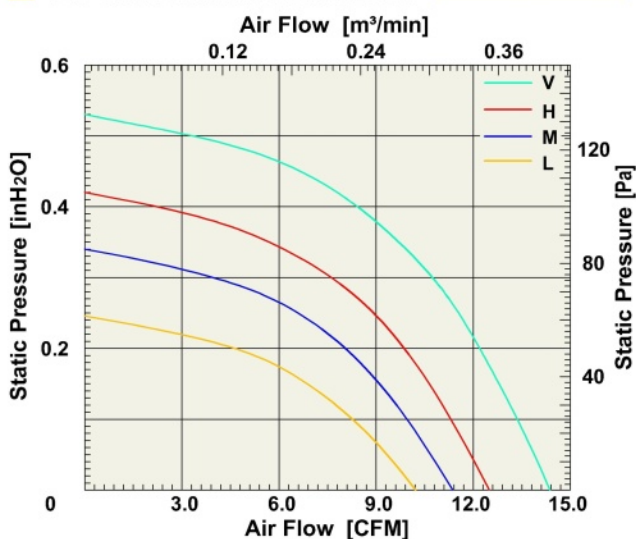

## Series

Impeller : Made of plastic PBT UL94 V-0

風 輪: PBT塑料制, 阻燃等级UL94 V-0

Frame : Made of plastic PBT UL94 V-0

扇 框: PBT塑料制, 阻燃等级UL94 V-0

Motor : 4 Poles brushless DC motor

電 機: 4极无刷直流

Model (型号)	Bearing System (轴承)	Rated Voltage (电压) [V]	Voltage Range (电压范围) [V]	Current (电流) [A]	Speed (转速) [RPM]	Maximum Air Flow (风量) [CFM]	Maximum Air Flow (风量) [m³/min]	Max. Static Pressure (静压) [InH <sub>2</sub> O]	Max. Static Pressure (静压) [Pa]	Niose Level (噪音) [dB-A]	Mass (质量) [g]
M7627LD1	B/S	12	6.0~13.5	0.13	3000	10.23	0.29	0.246	61.25	36	85
M7627LD2	B/S	24	18.0~26.5	0.08	3000	10.23	0.29	0.246	61.25	36	85
M7627MD1	B/S	12	6.0~13.5	0.22	3500	11.35	0.32	0.34	84.7	41.5	85
M7627MD2	B/S	24	18.0~26.5	0.12	3500	11.35	0.32	0.34	84.7	41.5	85
M7627HD1	B/S	12	6.0~13.5	0.28	4000	12.48	0.35	0.42	104.8	45.7	88
M7627HD2	B/S	24	18.0~26.5	0.15	4000	12.48	0.35	0.42	104.8	45.7	88
M7627VD1	B/S	12	6.0~13.5	0.36	4500	14.63	0.41	0.53	132	48	88
M7627VD2	B/S	24	18.0~26.5	0.21	4500	14.63	0.41	0.53	132	48	88

### Air Flow and Static Pressure