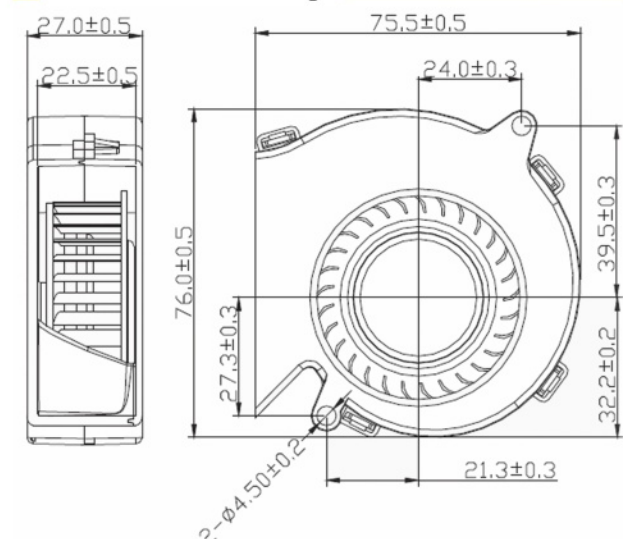

Dimensions Drawing

Above specification is only for reference and subject to change without notice.
以上数据仅供参考, 如有变更恕不另行通知。

www.mutualmotor.com