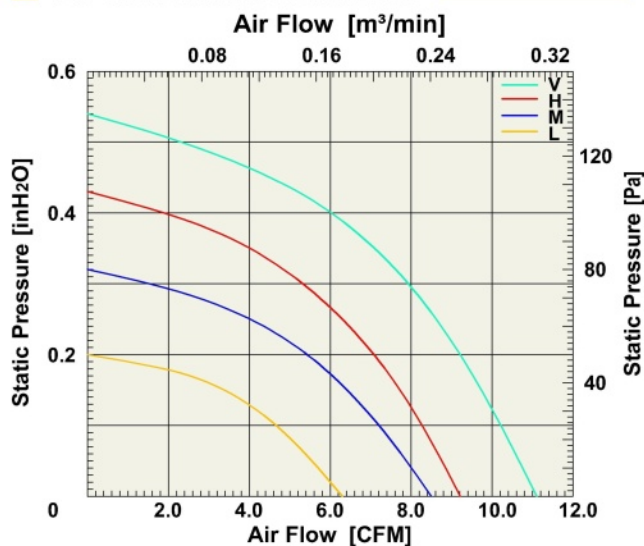

Air Flow and Static Pressure