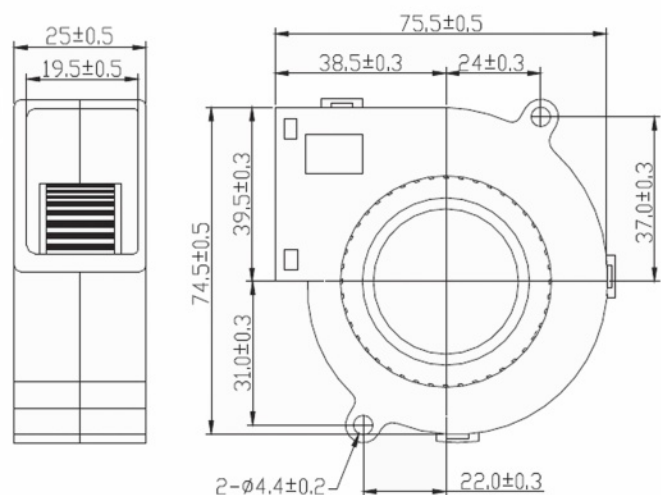

AUTO
RESTART

PWM

FG

RD
SIGNAL H

RD
SIGNAL L

DC BLOWER

75 x 75 x 25 mm

M7525

Series

Impeller : Made of plastic PBT UL94 V-0

風 輪: PBT塑料制, 阻燃等级UL94 V-0

Frame : Made of plastic PBT UL94 V-0

扇 框: PBT塑料制, 阻燃等级UL94 V-0

Motor : 4 Poles brushless DC motor

電 機: 4极无刷直流

Model (型号)	Bearing System (轴承)	Rated Voltage (电压) [V]	Voltage Range (电压范围) [V]	Current (电流) [A]	Speed (转速) [RPM]	Maximum Air Flow (风量) [CFM]	Maximum Air Flow (风量) [m³/min]	Max. Static Pressure (静压) [InH2O]	Max. Static Pressure (静压) [Pa]	Niose Level (噪音) [dB-A]	Mass (质量) [g]
M7525LD1	B/S	12	6.0~13.5	0.11	2000	6.31	0.18	0.2	49.8	34	64
M7525LD2	B/S	24	18.0~26.5	0.08	2000	6.31	0.18	0.2	49.8	34	64
M7525MD1	B/S	12	6.0~13.5	0.22	2500	8.5	0.24	0.32	79.7	36	64
M7525MD2	B/S	24	18.0~26.5	0.11	2500	8.5	0.24	0.32	79.7	36	64
M7525HD1	B/S	12	6.0~13.5	0.26	3000	9.21	0.26	0.43	107.1	40	65
M7525HD2	B/S	24	18.0~26.5	0.14	3000	9.21	0.26	0.43	107.1	40	65
M7525VD1	B/S	12	6.0~13.5	0.42	3500	11.11	0.31	0.54	134.5	43	65
M7525VD2	B/S	24	18.0~26.5	0.23	3500	11.11	0.31	0.54	134.5	43	65

MUTUAL MOTOR

直
流
鼓
風
機

Air Flow and Static Pressure

Dimensions Drawing

Above specification is only for reference and subject to change without notice.

以上数据仅供参考, 如有变更恕不另行通知。

www.mutualmotor.com