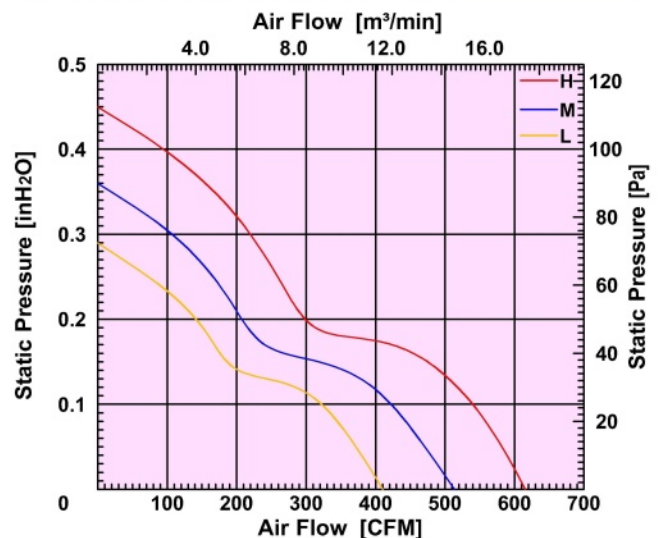

Air Flow and Static Pressure

Above specification is only for reference and subject to change without notice.

以上数据仅供参考, 如有变更恕不另行通知。