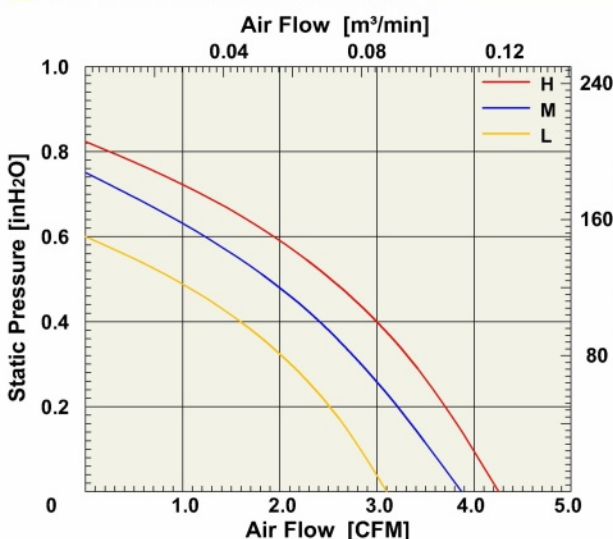

Air Flow and Static Pressure