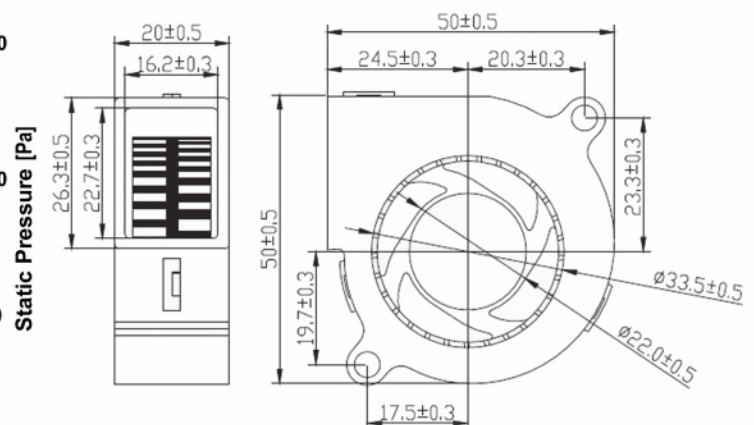

Dimensions Drawing

Above specification is only for reference and subject to change without notice.
以上数据仅供参考, 如有变更恕不另行通知。

www.mutualmotor.com