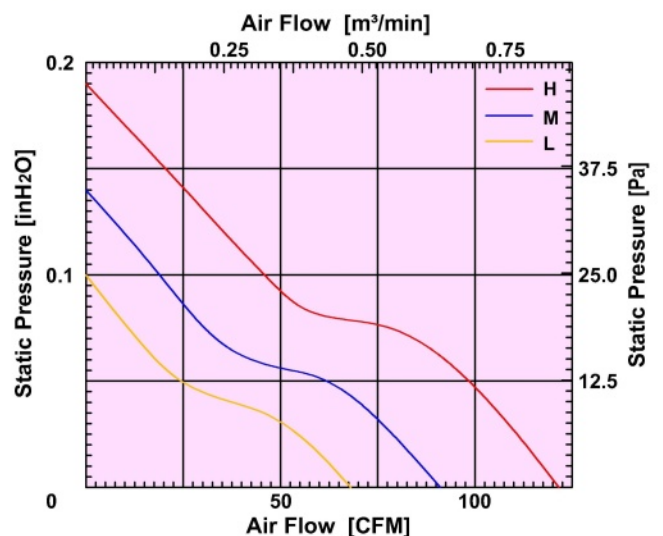

Air Flow and Static Pressure

Above specification is only for reference and subject to change without notice.

以上数据仅供参考, 如有变更恕不另行通知。