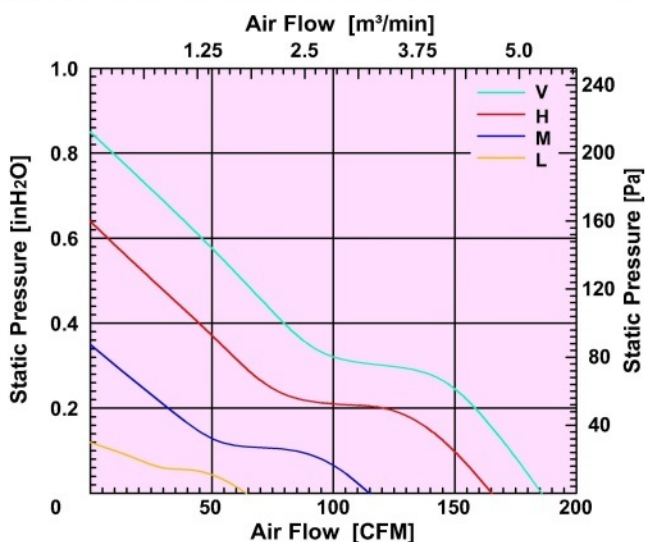

Air Flow and Static Pressure