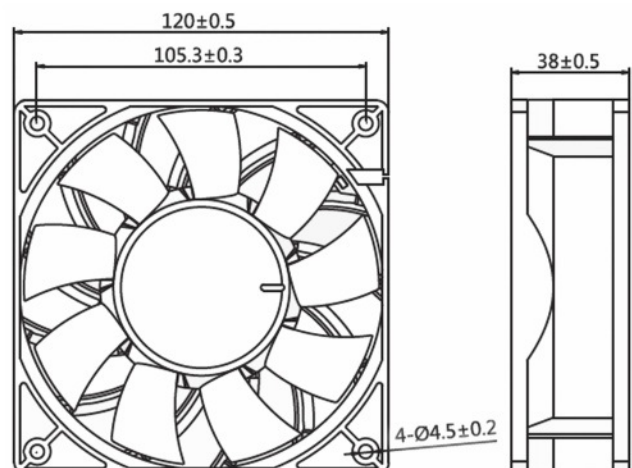

AUTO
RESTAR

PWM

FG

RD
SIGNAL H

RD
SIGNAL L

EC AXIAL FAN

□ 120x120x38mm

M12038
[增压型]
Series

Impeller : 9 blades ,made of plastic PBT UL94 V-0

扇 叶: 9叶,PBT塑料制,阻燃等级UL94 V-0

Frame : Made of plastic PBT UL94 V-0

扇 框: PBT塑料制,阻燃等级UL94 V-0

Motor : 4 Poles brushless DC motor

電 機: 4极无刷直流

Model (型号)	Bearing System (轴承)	Rated Voltage (电压) [VAC]	Voltage Range (电压范围) [VAC]	Freq. (频率) [Hz]	Input Power (功率) [W]	Speed (转速) [RPM]	Maximum Air Flow (风量) [CFM]	Maximum Air Flow (风量) [m³/min]	Max. Static Pressure (静压) [InH2O]	Max. Static Pressure (静压) [Pa]	Niose Level (噪音) [dB-A]	Mass (质量) [g]
M12038LE1	B/S	110	80~130	50/60	1.8	1500	64.18	1.82	0.12	29.9	29	285
M12038LE2	B/S	220	100~240	50/60	1.8	1500	64.18	1.82	0.12	29.9	29	285
M12038ME1	B/S	110	80~130	50/60	7.9	2500	115.0	3.25	0.35	87.15	39.8	290
M12038ME2	B/S	220	100~240	50/60	7.9	2500	115.0	3.25	0.35	87.15	39.8	290
M12038HE1	B/S	110	80~130	50/60	15.0	3500	166.37	4.71	0.64	159.4	46.5	293
M12038HE2	B/S	220	100~240	50/60	15.0	3500	166.37	4.71	0.64	159.4	46.5	293
M12038VE1	B/S	110	80~130	50/60	30.0	4500	185.95	5.27	0.85	211.65	53.0	296
M12038VE2	B/S	220	100~240	50/60	30.0	4500	185.95	5.27	0.85	211.65	53.0	296

MUTUAL MOTOR

EC 軸流風扇

Air Flow and Static Pressure

Dimensions Drawing

Above specification is only for reference and subject to change without notice.

以上数据仅供参考, 如有变更恕不另行通知。

www.mutualmotor.com