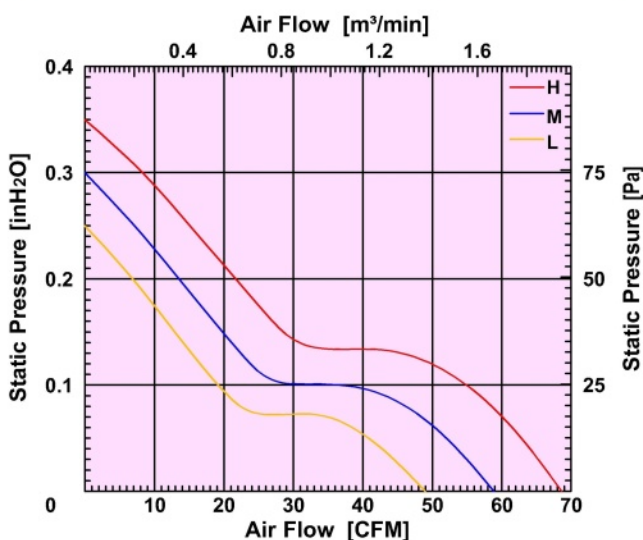

AUTO
RESTART

PWM

FG

RD
SIGNAL H

RD
SIGNAL L

EC AXIAL FAN

□ 92 x 92 x 38 mm

M9238
[增压型]
Series

Impeller : 7 blades ,made of plastic PBT UL94 V-0

扇 叶: 7叶,PBT塑料制,阻燃等级UL94 V-0

Frame : Made of plastic PBT UL94 V-0

扇 框: PBT塑料制,阻燃等级UL94 V-0

Motor : 4 Poles brushless DC motor

電 機: 4极无刷直流

Model (型号)	Bearing System (轴承)	Rated Voltage (电压) [VAC]	Voltage Range (电压范围) [VAC]	Freq. (频率) [Hz]	Input Power (功率) [W]	Speed (转速) [RPM]	Maximum Air Flow (风量) [CFM]	Maximum Air Flow (风量) [m³/min]	Max. Static Pressure (静压) [InH2O]	Max. Static Pressure (静压) [Pa]	Niose Level (噪音) [dB-A]	Mass (质量) [g]
M9238LE1	B/S	110	80~130	50/60	3.9	2500	49.05	1.39	0.25	62.25	28.9	197
M9238LE2	B/S	220	100~240	50/60	3.9	2500	49.05	1.39	0.25	62.25	28.9	197
M9238ME1	B/S	110	80~130	50/60	4.7	3000	58.86	1.66	0.30	74.7	34.7	200
M9238ME2	B/S	220	100~240	50/60	4.7	3000	58.86	1.66	0.30	74.7	34.7	200
M9238HE1	B/S	110	80~130	50/60	5.5	3500	68.67	1.94	0.35	87.15	40.5	202
M9238HE2	B/S	220	100~240	50/60	5.5	3500	68.67	1.94	0.35	87.15	40.5	202

MUTUAL MOTOR

EC 軸流風扇

Air Flow and Static Pressure

Dimensions Drawing

Above specification is only for reference and subject to change without notice.

以上数据仅供参考, 如有变更恕不另行通知。

www.mutualmotor.com