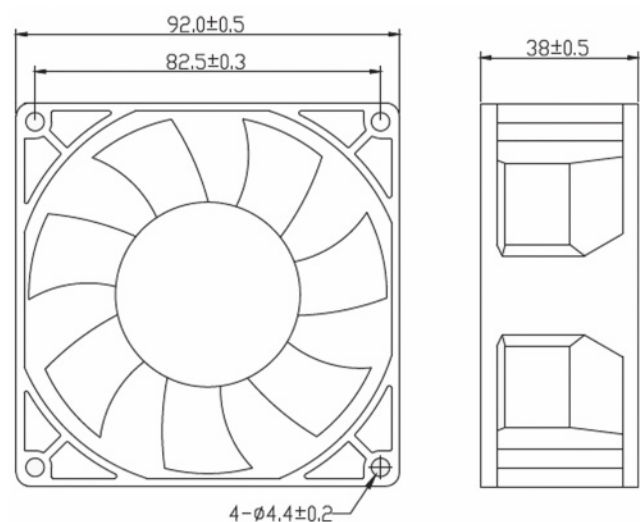

AUTO
RESTART

PWM

FG

RD
SIGNAL H

RD
SIGNAL L

EC AXIAL FAN

□ 92 x 92 x 38 mm

M9238
[增压型]
Series

Impeller : 7 blades ,made of plastic PBT UL94 V-0

扇 叶: 7叶,PBT塑料制,阻燃等级UL94 V-0

Frame : Made of plastic PBT UL94 V-0

扇 框: PBT塑料制,阻燃等级UL94 V-0

Motor : 4 Poles brushless DC motor

電 機: 4极无刷直流

Model (型号)	Bearing System (轴承)	Rated Voltage (电压) [VAC]	Voltage Range (电压范围) [VAC]	Freq. (频率) [Hz]	Input Power (功率) [W]	Speed (转速) [RPM]	Maximum Air Flow (风量) [CFM]	Maximum Air Flow (风量) [m³/min]	Max. Static Pressure (静压) [InH2O]	Max. Static Pressure (静压) [Pa]	Niose Level (噪音) [dB-A]	Mass (质量) [g]
M9238LE1	B/S	110	80~130	50/60	3.9	2500	49.05	1.39	0.25	62.25	28.9	197
M9238LE2	B/S	220	100~240	50/60	3.9	2500	49.05	1.39	0.25	62.25	28.9	197
M9238ME1	B/S	110	80~130	50/60	4.7	3000	58.86	1.66	0.30	74.7	34.7	200
M9238ME2	B/S	220	100~240	50/60	4.7	3000	58.86	1.66	0.30	74.7	34.7	200
M9238HE1	B/S	110	80~130	50/60	5.5	3500	68.67	1.94	0.35	87.15	40.5	202
M9238HE2	B/S	220	100~240	50/60	5.5	3500	68.67	1.94	0.35	87.15	40.5	202

MUTUAL MOTOR

EC 軸流風扇

Air Flow and Static Pressure

Dimensions Drawing

Above specification is only for reference and subject to change without notice.

以上数据仅供参考, 如有变更恕不另行通知。

www.mutualmotor.com