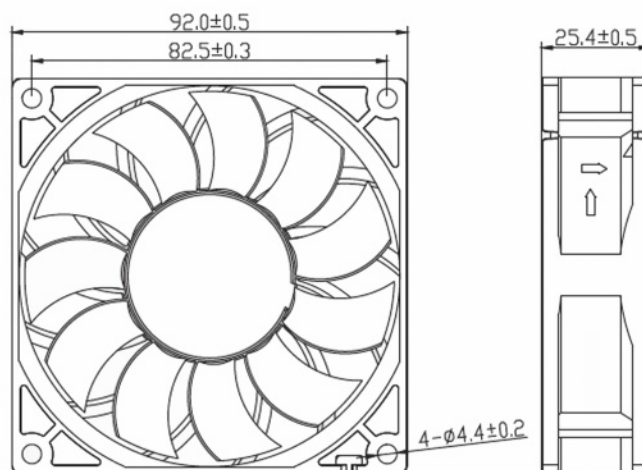

MUTUAL MOTOR

EC

軸
流
風
扇

Air Flow and Static Pressure

Dimensions Drawing

Above specification is only for reference and subject to change without notice.

以上数据仅供参考, 如有变更恕不另行通知。

www.mutualmotor.com