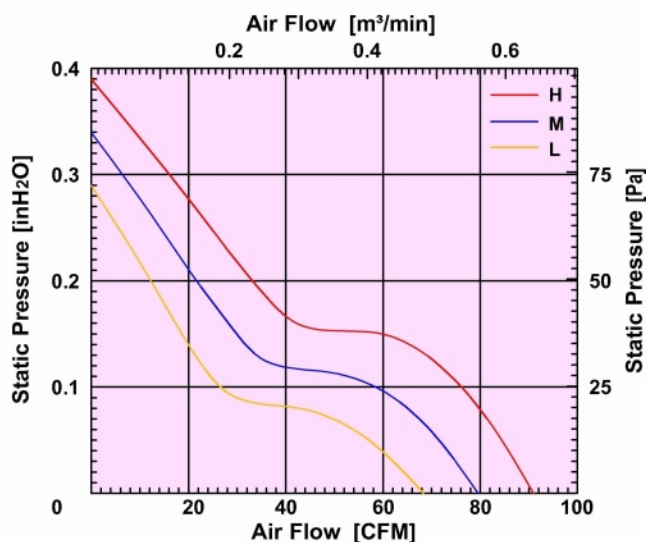

Air Flow and Static Pressure