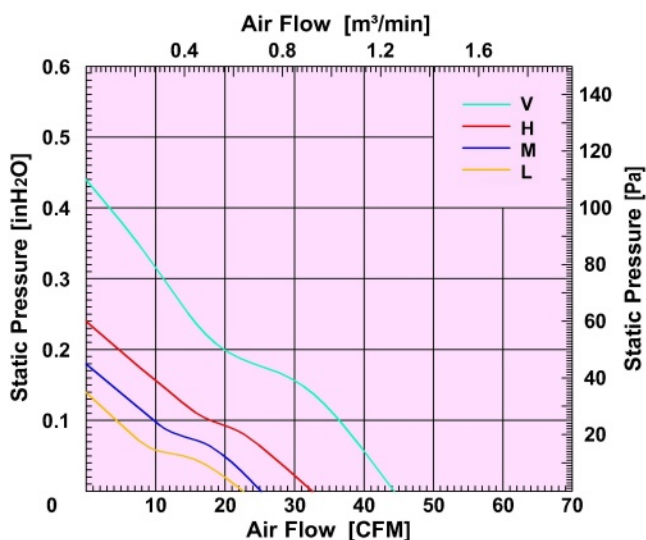

Air Flow and Static Pressure