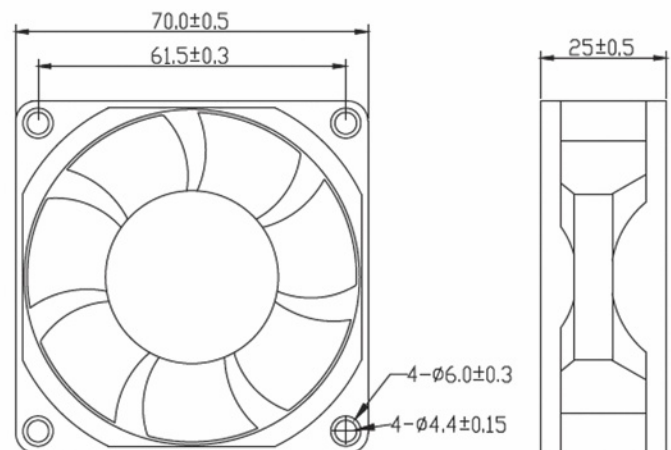

Dimensions Drawing

Above specification is only for reference and subject to change without notice.

以上数据仅供参考, 如有变更恕不另行通知。

www.mutualmotor.com