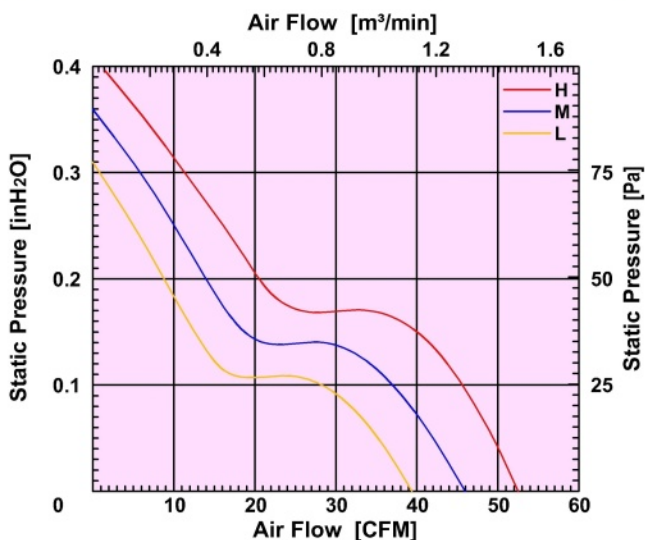

Air Flow and Static Pressure