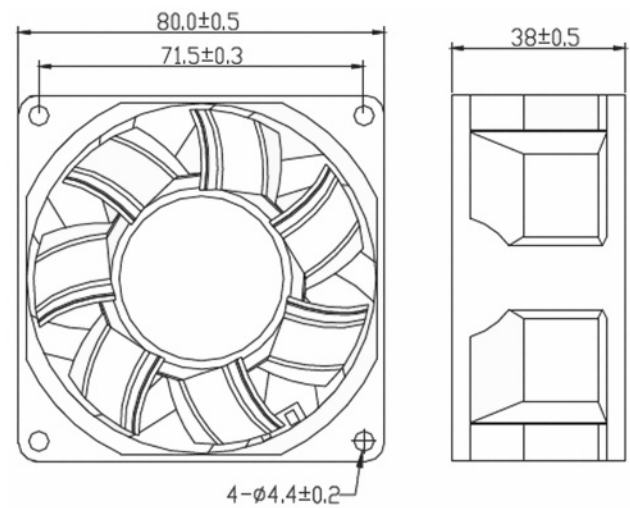

Dimensions Drawing

Above specification is only for reference and subject to change without notice.

以上数据仅供参考, 如有变更恕不另行通知。

www.mutualmotor.com