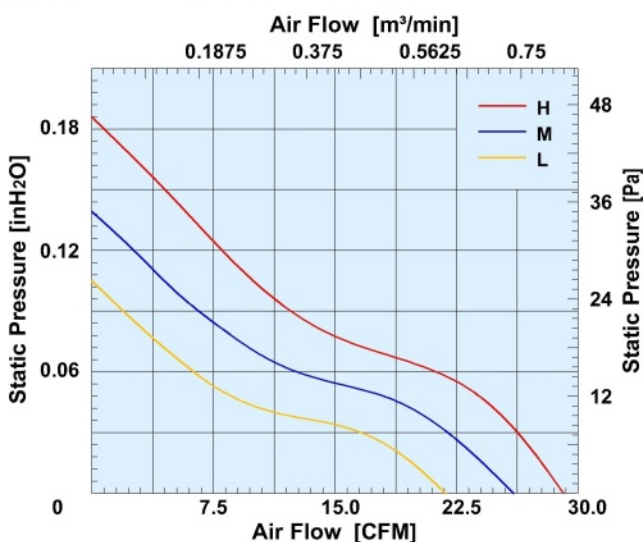

Air Flow and Static Pressure