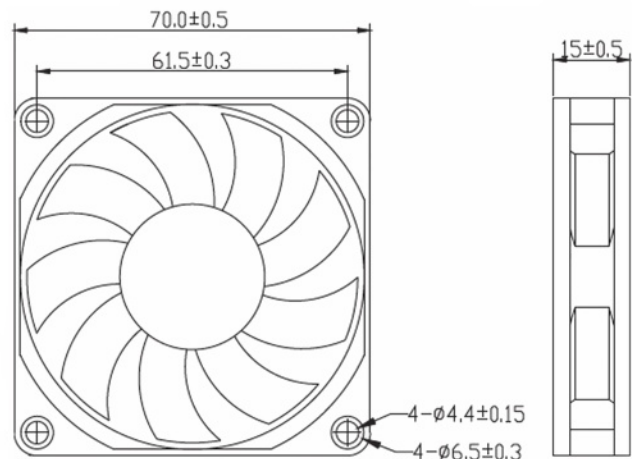

AUTO
RESTART

PWM

FG

RD
SIGNAL H

RD
SIGNAL L

DC AXIAL FAN

□ 70 x 70 x 15 mm

M7015
Series

Impeller : 9 blades ,made of plastic PBT UL94 V-0

扇 叶: 9叶,PBT塑料制, 阻燃等级UL94 V-0

Frame : Made of plastic PBT UL94 V-0

扇 框: PBT塑料制, 阻燃等级UL94 V-0

Motor : 4 Poles brushless DC motor

電 機: 4极无刷直流

Model (型号)	Bearing System (轴承)	Rated Voltage (电压) [V]	Voltage Range (电压范围) [V]	Current (电流) [A]	Speed (转速) [RPM]	Maximum Air Flow (风量) [CFM]	Maximum Air Flow (风量) [m³/min]	Max. Static Pressure (静压) [InH ₂ O]	Max. Static Pressure (静压) [Pa]	Niose Level (噪音) [dB-A]	Mass (质量) [g]
M7015LD0	B/S	5	3.6~6.8	0.21	3400	21.85	0.62	0.105	26.1	28.2	43.5
M7015LD1	B/S	12	6.0~13.5	0.12	3400	21.85	0.62	0.105	26.1	28.2	43.5
M7015LD2	B/S	24	18.0~26.5	0.07	3400	21.85	0.62	0.105	26.1	28.2	43.5
M7015MD1	B/S	12	6.0~13.5	0.19	4000	25.01	0.71	0.142	35.4	32.7	43.5
M7015MD2	B/S	24	18.0~26.5	0.09	4000	25.01	0.71	0.142	35.4	32.7	43.5
M7015HD1	B/S	12	6.0~13.5	0.26	4500	29.02	0.82	0.183	45.6	34.8	43.5
M7015HD2	B/S	24	18.0~26.5	0.13	4500	29.02	0.82	0.183	45.6	34.8	43.5

MUTUAL MOTOR

直流轴流风扇

Air Flow and Static Pressure

Dimensions Drawing

Above specification is only for reference and subject to change without notice.

以上数据仅供参考, 如有变更恕不另行通知。

www.mutualmotor.com