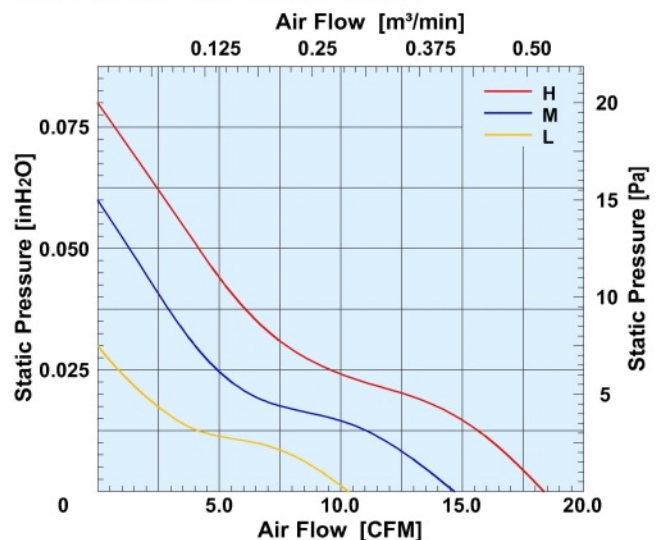

Air Flow and Static Pressure

Above specification is only for reference and subject to change without notice.

以上数据仅供参考, 如有变更恕不另行通知。