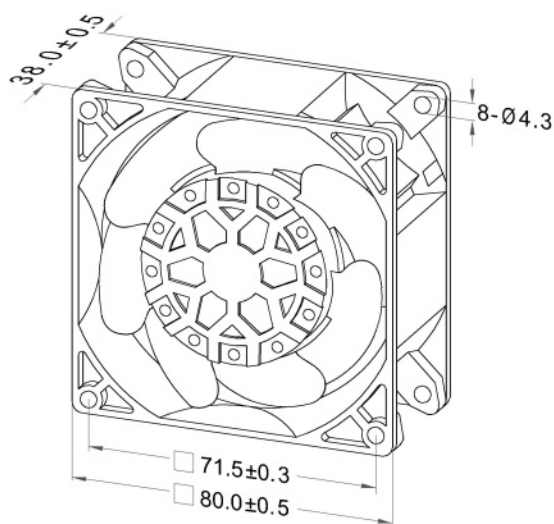

Dimensions Drawing