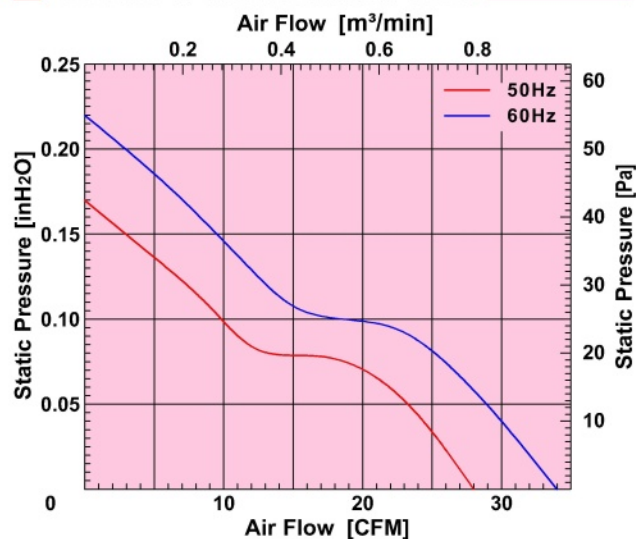

Motor Protection : Impedance protection

電機保护 : 阻抗保护

Model (型号)	Bearing System (轴承)	Rated Voltage (电压) [V]	Freq. (频率) [Hz]	Current (电流) [A]	Input power (功率) [W]	Speed (转速) [RPM]	Maximum Air Flow (风量) [CFM]	Maximum Air Flow (风量) [m³/min]	Max. Static Pressure (静压) [InchH <sub>2</sub> O]	Max. Static Pressure (静压) [Pa]	Noise Level (噪音) [dB-A]	Mass (质量) [g]
M075BA1H	Ball	115	50/60	0.18/0.15	17/14	2700/3200	28/34	0.80/0.96	0.17/0.22	42/55	30/36	400
M075BA2H	Ball	230	50/60	0.10/0.08	17/14	2700/3200	28/34	0.80/0.96	0.17/0.22	42/55	30/36	400

Dimensions Drawing

Air Flow & Static Pressure Curve

Above specification is only for reference and subject to change without notice.

以上数据仅供参考，如有变更恕不另行通知。