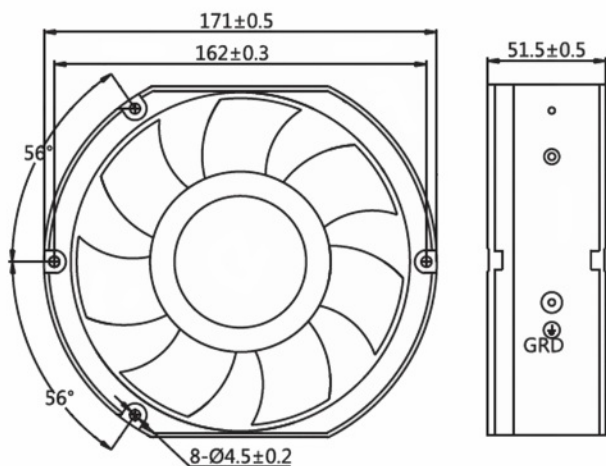

Dimensions Drawing