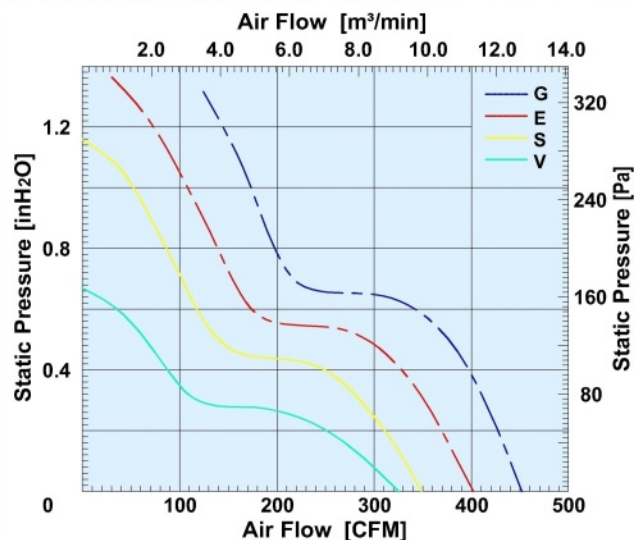

電 機: 8极无刷直流

| Model (型号) | Bearing System (轴承) | Rated Voltage (电压) [V] | Voltage Range (电压范围) [V] | Current (电流) [A] | Speed (转速) [RPM] | Maximum Air Flow (风量) [CFM] | Maximum Air Flow (风量) [m³/min] | Max. Static Pressure (静压) [InH2O] | Max. Static Pressure (静压) [Pa] | Niose Level (噪音) [dB-A] | Mass (质量) [g] |
|---------------|------------------------|------------------------------|--------------------------------|------------------------|------------------------|-----------------------------------|--------------------------------------|---|--------------------------------------|-------------------------------|---------------------|
| M17251VD1 | B | 12 | 6.0~13.5 | 4.1 | 3500 | 326.2 | 9.25 | 0.675 | 168.1 | 63.2 | 690 |
| M17251VD2 | B | 24 | 18.0~26.5 | 2.0 | 3500 | 326.2 | 9.25 | 0.675 | 168.1 | 63.2 | 690 |
| M17251VD4 | B | 48 | 36.0~54.0 | 1.1 | 3500 | 326.2 | 9.25 | 0.675 | 168.1 | 63.2 | 690 |
| M17251SD1 | B | 12 | 6.0~13.5 | 5.1 | 4000 | 348.3 | 9.86 | 1.16 | 289.2 | 66.8 | 696 |
| M17251SD2 | B | 24 | 18.0~26.5 | 2.5 | 4000 | 348.3 | 9.86 | 1.16 | 289.2 | 66.8 | 696 |
| M17251SD4 | B | 48 | 36.0~54.0 | 1.25 | 4000 | 348.3 | 9.86 | 1.16 | 289.2 | 66.8 | 696 |
| M17251ED1 | B | 12 | 6.0~13.5 | 7.3 | 4500 | 402.3 | 11.4 | 1.43 | 356.8 | 70.0 | 700 |
| M17251ED2 | B | 24 | 18.0~26.5 | 3.7 | 4500 | 402.3 | 11.4 | 1.43 | 356.8 | 70.0 | 700 |
| M17251ED4 | B | 48 | 36.0~54.0 | 1.82 | 4500 | 402.3 | 11.4 | 1.43 | 356.8 | 70.0 | 700 |
| M17251GD2 | B | 24 | 18.0~26.5 | 5.1 | 5000 | 451.6 | 12.80 | 1.7 | 423.3 | 73 | 700 |
| M17251GD4 | B | 48 | 36.0~54.0 | 2.5 | 5000 | 451.6 | 12.80 | 1.7 | 423.3 | 73 | 700 |

PS.低转数据参考M17150---7叶

Dimensions Drawing

Air Flow and Static Pressure

Above specification is only for reference and subject to change without notice.

以上数据仅供参考, 如有变更恕不另行通知。