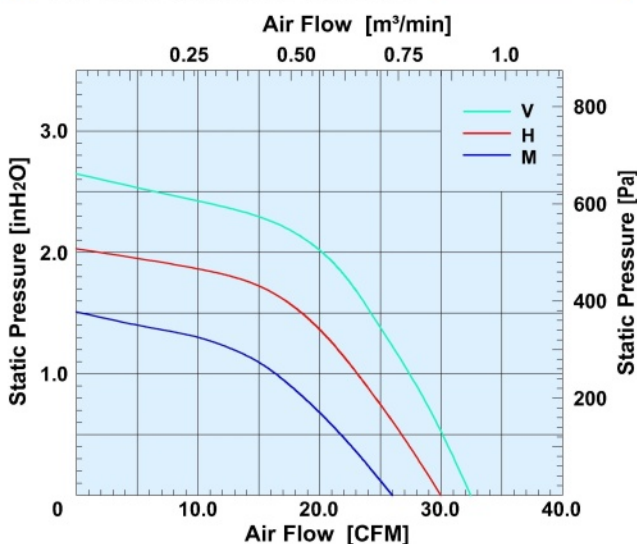

Air Flow and Static Pressure

Dimensions Drawing