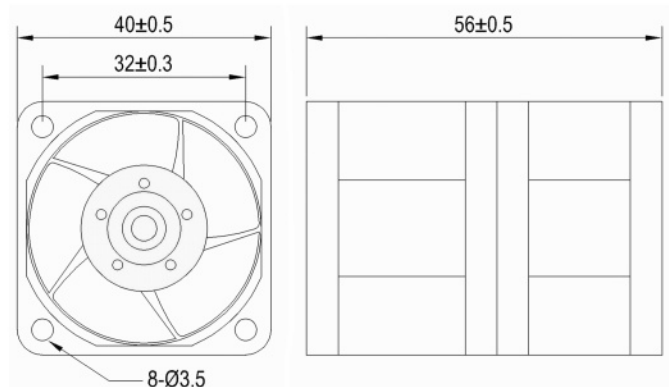

Above specification is only for reference and subject to change without notice.

以上数据仅供参考, 如有变更恕不另行通知。

www.mutualmotor.com