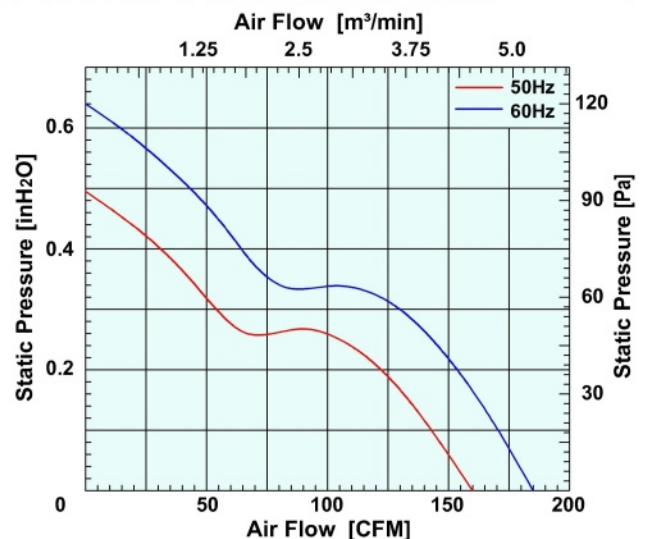

電 機: 电容运转异步电机

Motor Protection : Thermal protection

电机保护: 热保护

Model (型号)	Bearing System (轴承)	Rated Voltage (电压) [V]	Freq. (频率) [Hz]	Current (电流) [A]	Input power (功率) [W]	Speed (转速) [RPM]	Maximum Air Flow (风量) [CFM]	Maximum Air Flow (风量) [m³/min]	Max. Static Pressure (静压) [InchH <sub>2</sub> O]	Max. Static Pressure (静压) [Pa]	Noise Level (噪音) [dB-A]	Mass (质量) [g]
M135JA1H	Ball	115	50/60	0.28/0.30	32/35	2850/3300	160/185	4.53/5.24	0.49/0.64	123/160	48/56	815
M135JA2H	Ball	230	50/60	0.14/0.15	31/33	2850/3300	160/185	4.53/5.24	0.49/0.64	123/160	48/56	815

Dimensions Drawing

Air Flow & Static Pressure Curve

Above specification is only for reference and subject to change without notice.

以上数据仅供参考，如有变更恕不另行通知。