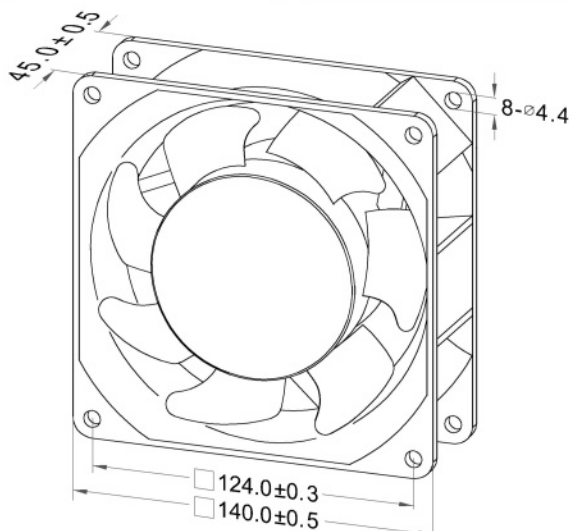

Dimensions Drawing