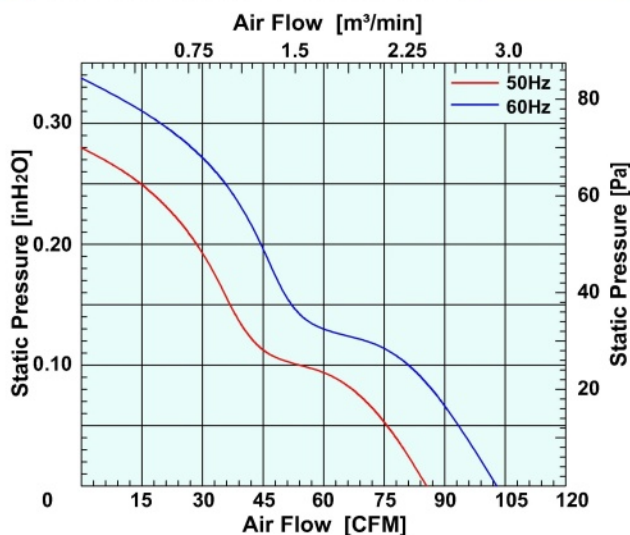

Air Flow & Static Pressure Curve