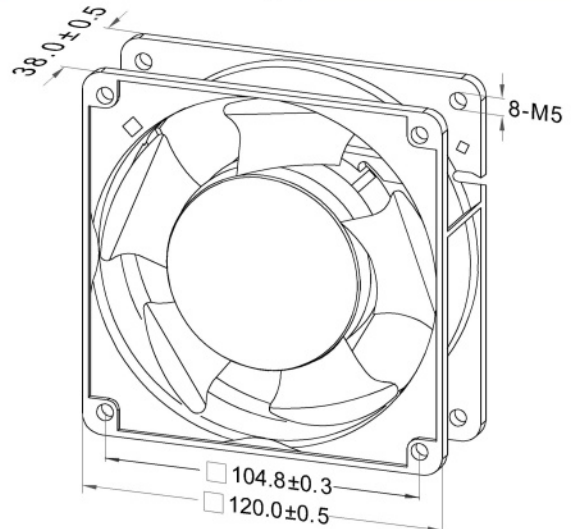

Dimensions Drawing

Above specification is only for reference and subject to change without notice.

以上数据仅供参考，如有变更恕不另行通知。