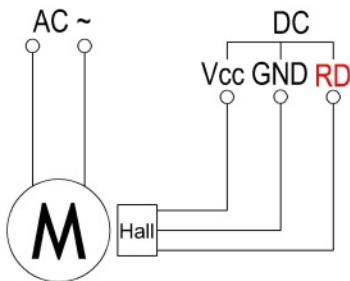

Impeller : 5 blades ,made of PBT resin

扇 叶: 5叶 PBT塑料

Frame : Made of die-cast Aluminum ADC-12

扇 框: 压铸铝 ADC-12

Motor : Shaded pole induction motor

電 機: 蔽極异步电机

Motor Protection : Impedance protection

电机保护: 阻抗保护

Alarm function(RD signal) of all the AC cooling fan according to customer demand production.

全系列AC散热风扇均可按客户需求制作报警功能(RD信号)。

Air Flow & Static Pressure Curve

Dimensions Drawing

Above specification is only for reference and subject to change without notice.