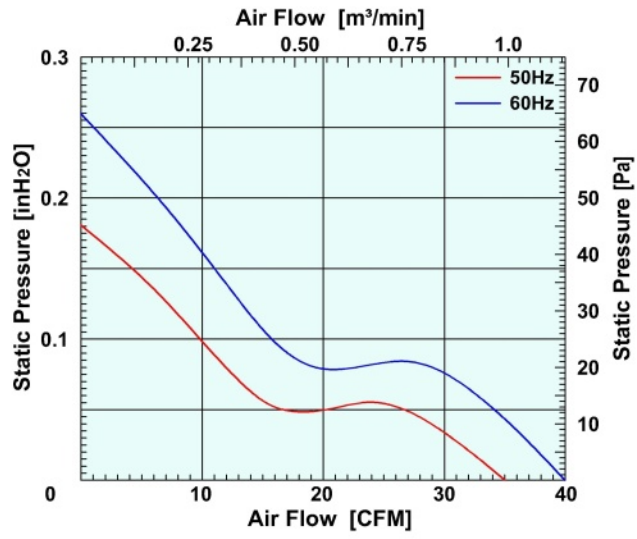

Air Flow & Static Pressure Curve