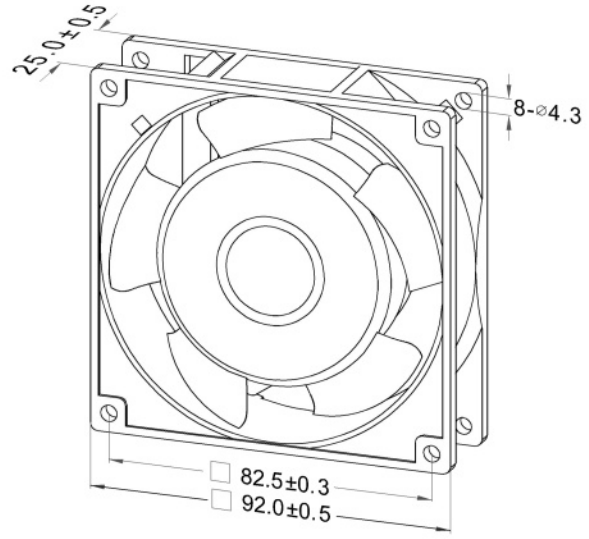

Dimensions Drawing

Above specification is only for reference and subject to change without notice.
以上数据仅供参考，如有变更恕不另行通知。