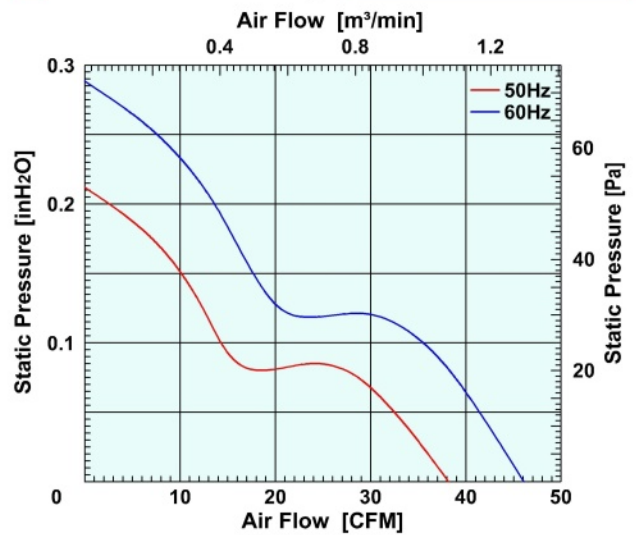

Dimensions Drawing

Above specification is only for reference and subject to change without notice.
以上数据仅供参考，如有变更恕不另行通知。