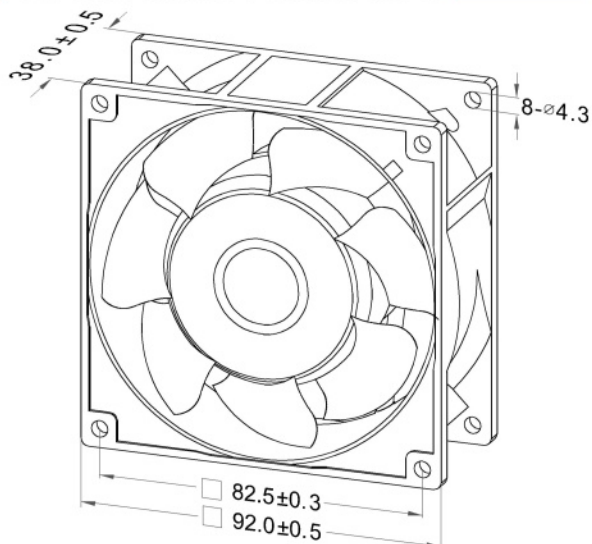

Air Flow & Static Pressure Curve