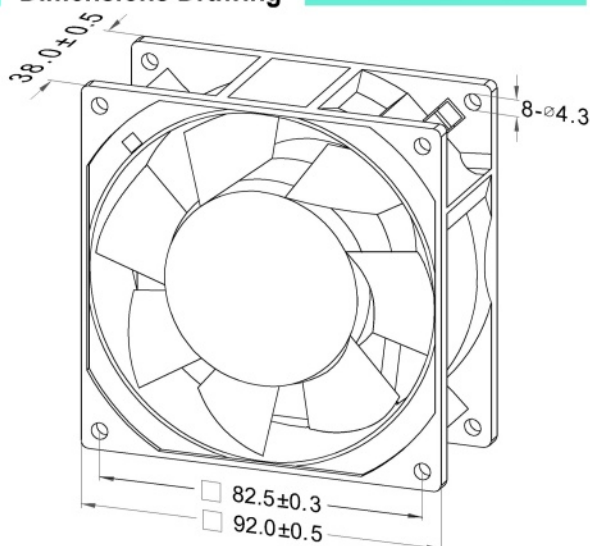

Dimensions Drawing