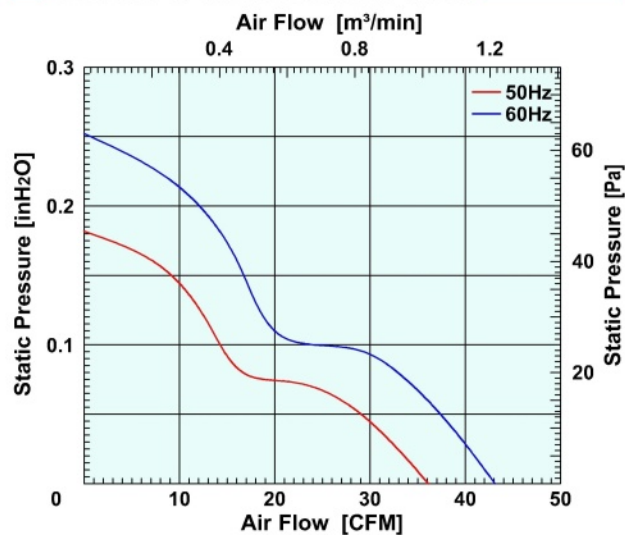

Motor Protection : Impedance protection

電機保护: 阻抗保护

Model (型号)	Bearing System (轴承)	Rated Voltage (电压) [V]	Freq. (频率) [Hz]	Current (电流) [A]	Input power (功率) [W]	Speed (转速) [RPM]	Maximum Air Flow (风量) [CFM]	Maximum Air Flow (风量) [m³/min]	Max. Static Pressure (静压) [InchH₂O]	Max. Static Pressure (静压) [Pa]	Niose Level (噪音) [dB-A]	Mass (质量) [g]
M088BA1H	B/S	115	50/60	0.12/0.15	15/9	2000/2400	36/43	1.02/1.22	0.18/0.25	45/62	36/40	350
M088BA2H	B/S	230	50/60	0.07/0.06	12/9	2000/2400	36/43	1.02/1.22	0.18/0.25	45/62	36/40	350
M088BA3H	B/S	380	50/60	0.07/0.04	15/12	2000/2400	36/43	1.02/1.22	0.18/0.25	45/62	36/40	350

Dimensions Drawing

Air Flow & Static Pressure Curve

Above specification is only for reference and subject to change without notice.

以上数据仅供参考，如有变更恕不另行通知。