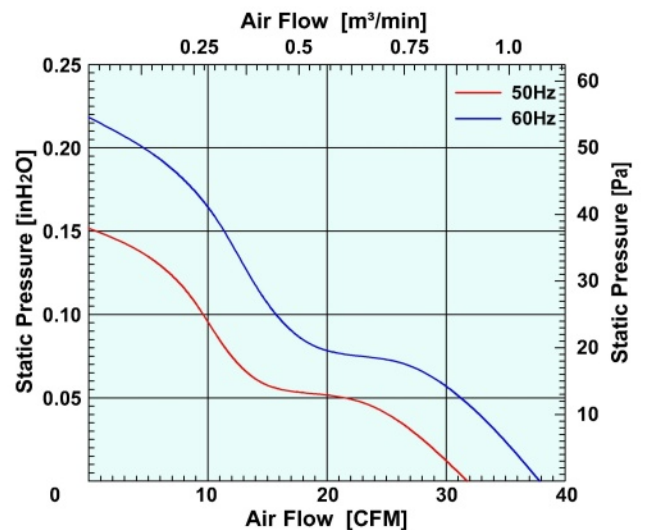

Motor Protection : Impedance protection

電機保护: 阻抗保护

Model (型号)	Bearing System (轴承)	Rated Voltage (电压) [V]	Freq. (频率) [Hz]	Current (电流) [A]	Input power (功率) [W]	Speed (转速) [RPM]	Maximum Air Flow (风量) [CFM]	Maximum Air Flow (风量) [m³/min]	Max. Static Pressure (静压) [InchH <sub>2</sub> O]	Max. Static Pressure (静压) [Pa]	Niose Level (噪音) [dB-A]	Mass (质量) [g]
M088AA1H	B/S	115	50/60	0.14/0.12	16/10	2300/2800	32/38	0.90/1.08	0.15/0.22	37.4/54.8	35/38	280
M088AA2H	B/S	230	50/60	0.09/0.05	13/9	2300/2800	32/38	0.90/1.08	0.15/0.22	37.4/54.8	38/38	280

Dimensions Drawing

Air Flow & Static Pressure Curve

Above specification is only for reference and subject to change without notice.

以上数据仅供参考，如有变更恕不另行通知。