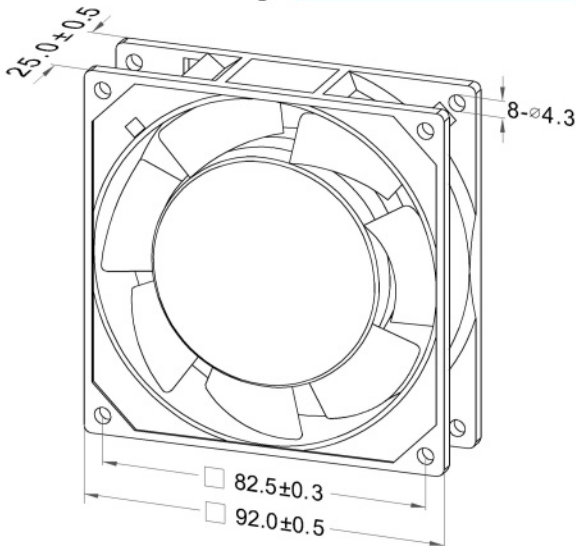

Dimensions Drawing