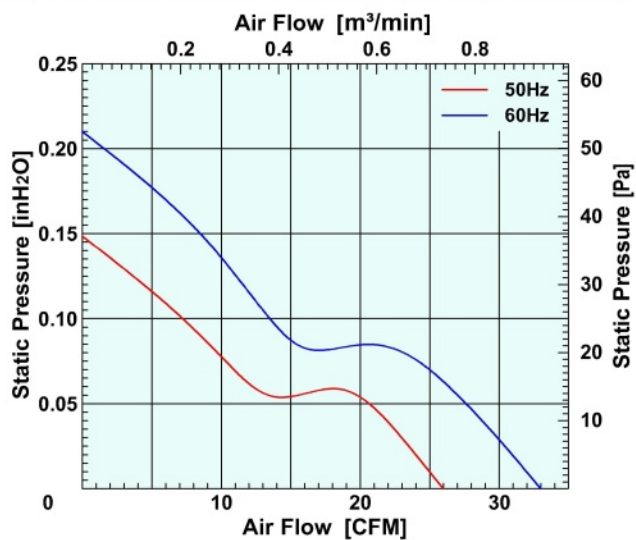

Air Flow & Static Pressure Curve