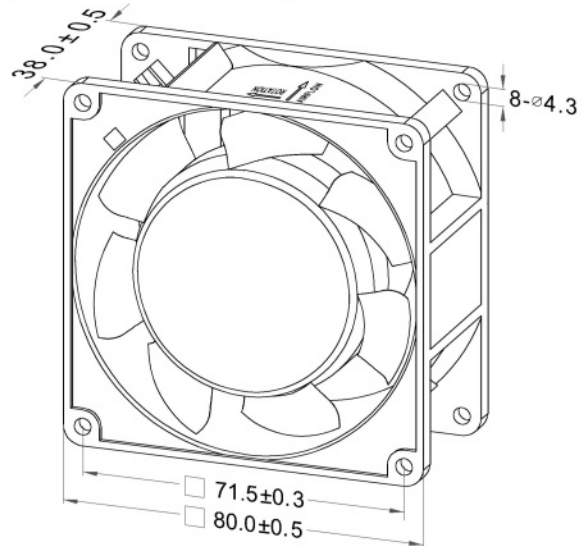

Dimensions Drawing

Above specification is only for reference and subject to change without notice.
以上数据仅供参考，如有变更恕不另行通知。