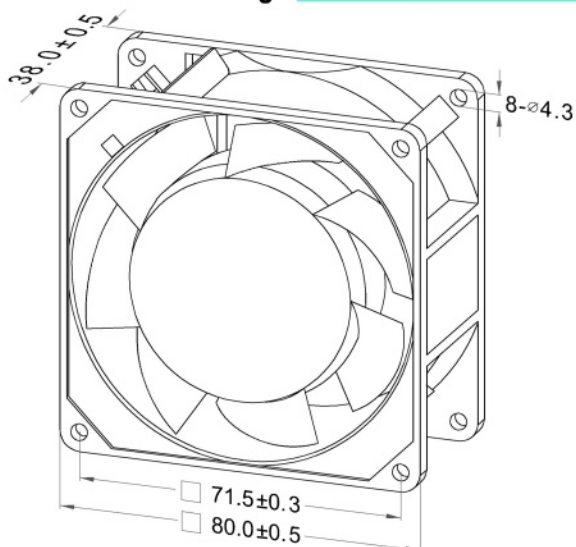

Dimensions Drawing