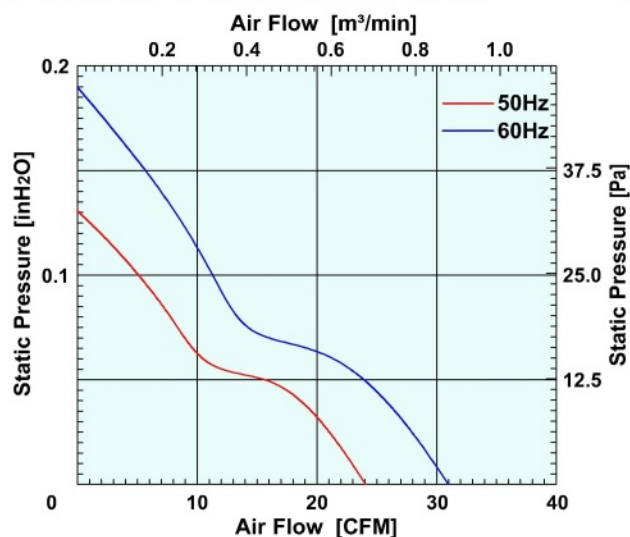

Motor Protection : Impedance protection

電機保护: 阻抗保护

Model (型号)	Bearing System (轴承)	Rated Voltage (电压) [V]	Freq. (频率) [Hz]	Current (电流) [A]	Input power (功率) [W]	Speed (转速) [RPM]	Maximum Air Flow (风量) [CFM]	Maximum Air Flow (风量) [m ³ /min]	Max. Static Pressure (静压) [InchH ₂ O]	Max. Static Pressure (静压) [Pa]	Noise Level (噪音) [dB-A]	Mass (质量) [g]
M075BA1H	B/S	115	50/60	0.15/0.11	16/10	2300/2800	24/31	0.68/0.88	0.13/0.19	32.4/47.3	31/35	300
M075BA2H	B/S	230	50/60	0.08/0.06	14/10	2300/2800	24/31	0.68/0.88	0.13/0.19	32.4/47.3	31/35	300

Dimensions Drawing

Air Flow & Static Pressure Curve

Above specification is only for reference and subject to change without notice.

以上数据仅供参考，如有变更恕不另行通知。