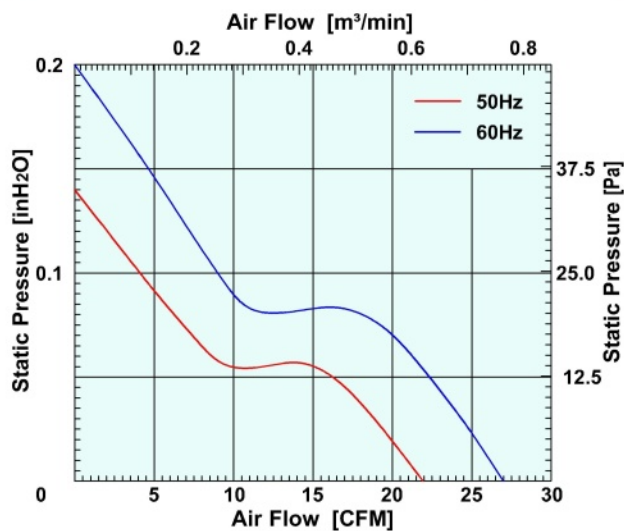

Air Flow & Static Pressure Curve