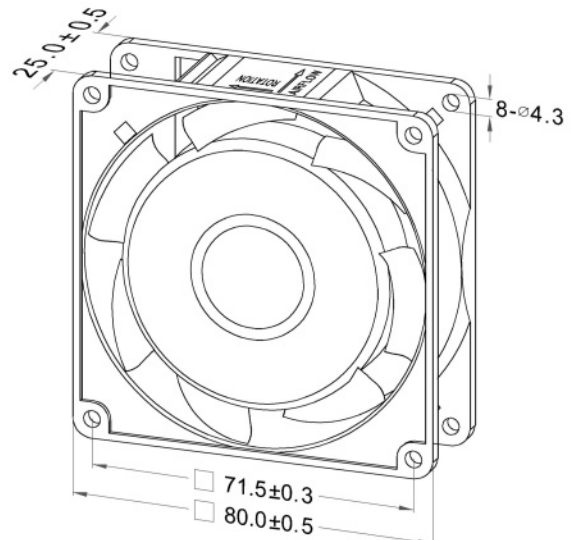

Dimensions Drawing

Above specification is only for reference and subject to change without notice.
以上数据仅供参考，如有变更恕不另行通知。