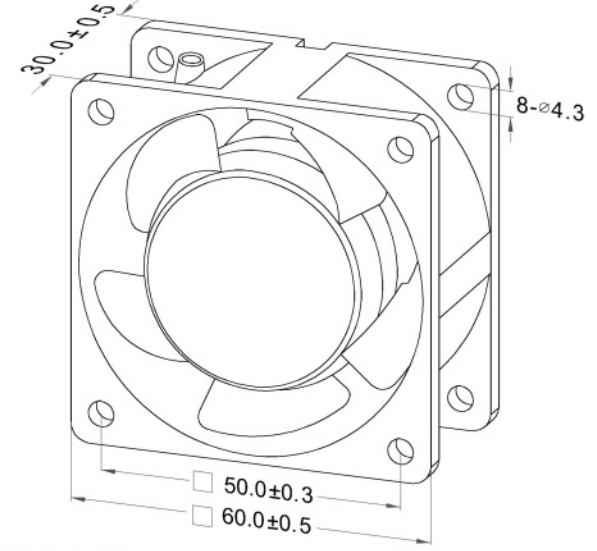

Dimensions Drawing

Above specification is only for reference and subject to change without notice.
以上数据仅供参考，如有变更恕不另行通知。