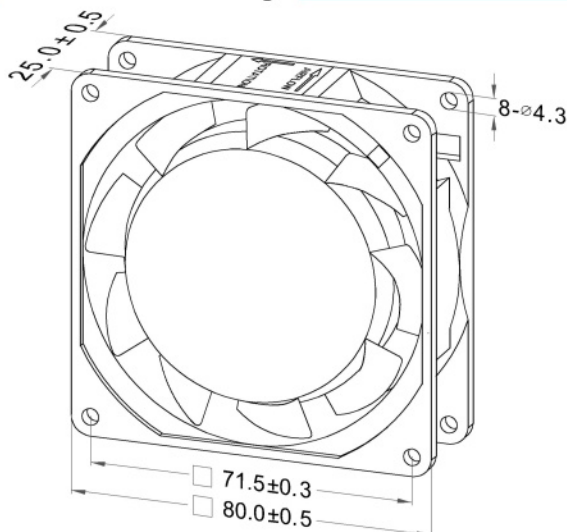

Dimensions Drawing