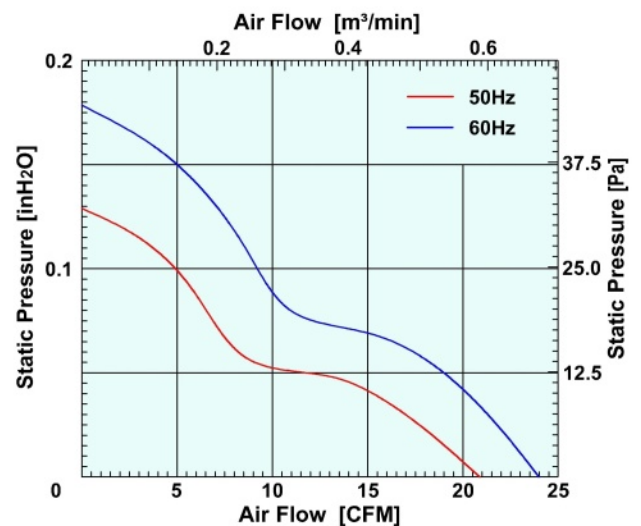

Motor Protection : Impedance protection

電機保护: 阻抗保护

Model (型号)	Bearing System (轴承)	Rated Voltage (电压) [V]	Freq. (频率) [Hz]	Current (电流) [A]	Input power (功率) [W]	Speed (转速) [RPM]	Maximum Air Flow (风量) [CFM]	Maximum Air Flow (风量) [m³/min]	Max. Static Pressure (静压) [InchH₂O]	Max. Static Pressure (静压) [Pa]	Noise Level (噪音) [dB-A]	Mass (质量) [g]
M075AA1H	B/S	115	50/60	0.15/0.12	11/8	2300/2800	21/24	0.59/0.68	0.13/0.18	32.4/44.8	29/33	260
M075AA2H	B/S	230	50/60	0.09/0.05	13/11	2300/2800	21/24	0.59/0.68	0.13/0.18	32.4/44.8	29/33	260

Dimensions Drawing

Air Flow & Static Pressure Curve

Above specification is only for reference and subject to change without notice.

以上数据仅供参考，如有变更恕不另行通知。